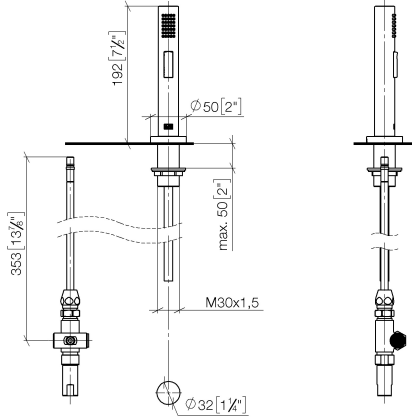

Rinsing spray set - Champagne (22kt Gold)

ELIO

27 721 970

Fits: ELIO, TARA, TARA ULTRA

- with round rosette
- spray flow
- automatic spout/shower diverter
- height of mixer 191 mm
- hole diameter rinsing spray 32mm
- fabric braided hose 1500 mm
- sprayface with anti-scaling system
- lead-free

Can only be combined with 33826790, 32800790, 33826888, 32815888, 20815892, 33826875.

Intrinsic protection against back flow.

	Champagne (22kt Gold)	27 721 970-47
	Chrome	27 721 970-00
	Brushed Platinum	27 721 970-06
	Platinum	27 721 970-08
	Durabrand (23kt Gold)	27 721 970-09
	Dark Chrome	27 721 970-19
	Brushed Durabrand (23kt Gold)	27 721 970-28
	Matte Black	27 721 970-33
	Brushed Champagne (22kt Gold)	27 721 970-46
	Brushed Chrome	27 721 970-93
	Brushed Dark Platinum	27 721 970-99

27 721 970

mm [inches]

Flow rate chart

Codes & Standards

DIN 4109

ISO 3822

NSF372

NSF61

LGA_18

27 721 970

Parts for other
finishes can be found
here: [Chrome](#)

Rinsing spray set - Champagne (22kt Gold)

ELIO

27 721 970

Spare parts list