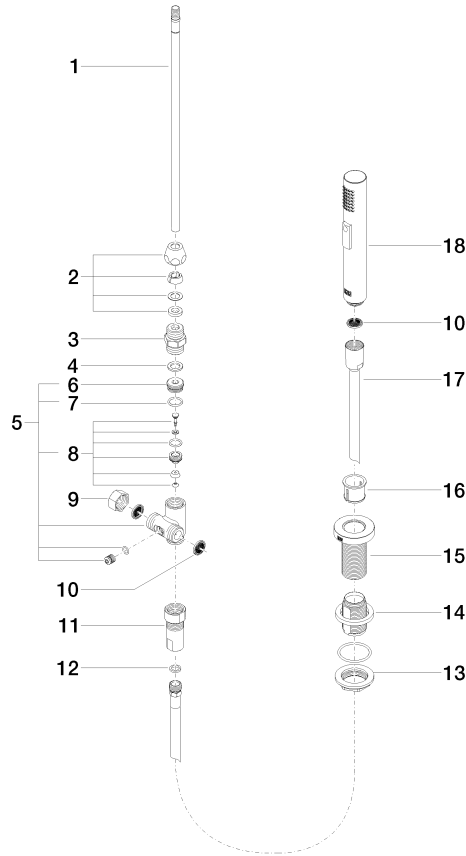

Rinsing spray set - Champagne (22kt Gold)

ELIO

27 721 970

Fits: ELIO, TARA, TARA ULTRA

- with round rosette
- spray flow
- automatic spout/shower diverter
- height of mixer 191 mm
- hole diameter rinsing spray 32mm
- fabric braided hose 1500 mm
- sprayface with anti-scaling system
- lead-free

27 721 970

mm [inches]

Flow rate chart

Codes & Standards

DIN 4109

ISO 3822

NSF372

NSF61

LGA_18

27 721 970

Parts for other
finishes can be found
here: [Chrome](#)

Rinsing spray set - Champagne (22kt Gold)

ELIO

27 721 970

Spare parts list