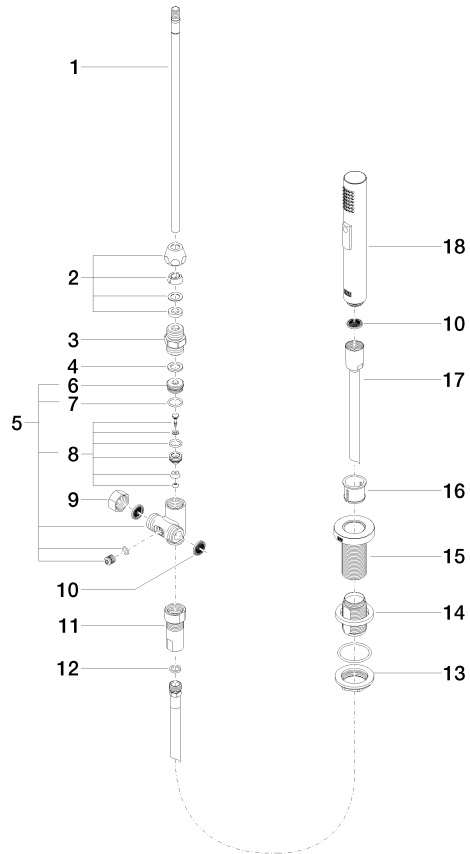

27 721 970

Product version from 10/27/2020

Parts for other finishes can be found here: [Chrome](#)