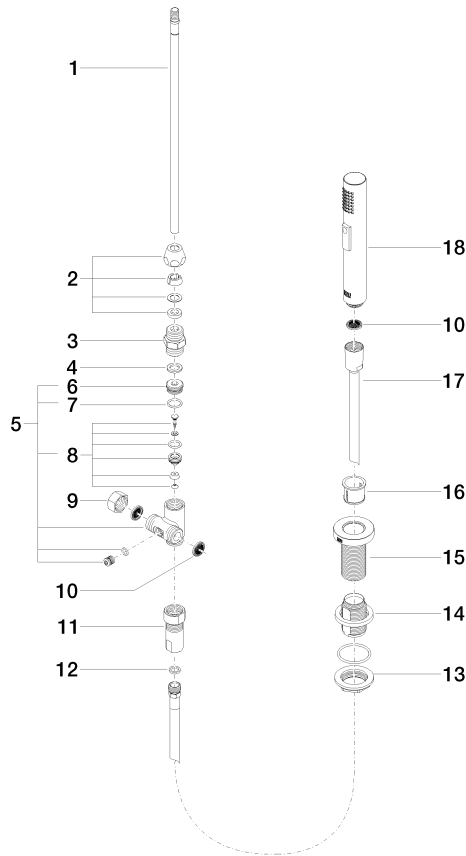

27 721 970

Fits: ELIO, TARA, TARA ULTRA

- with round rosette
- spray flow
- automatic spout/shower diverter
- height of mixer 191 mm
- hole diameter rinsing spray 32mm
- fabric braided hose 1500 mm
- sprayface with anti-scaling system
- lead-free

Can only be combined with 33826790, 32800790, 33826888, 32815888, 20815892, 33826875.

Intrinsic protection against back flow.

	Brushed Dark Platinum	27 721 970-99
	Chrome	27 721 970-00
	Brushed Platinum	27 721 970-06
	Platinum	27 721 970-08
	Durabrand (23kt Gold)	27 721 970-09
	Dark Chrome	27 721 970-19
	Brushed Durabrand (23kt Gold)	27 721 970-28
	Matte Black	27 721 970-33
	Brushed Champagne (22kt Gold)	27 721 970-46
	Champagne (22kt Gold)	27 721 970-47
	Brushed Chrome	27 721 970-93

27 721 970

mm [inches]

Flow rate chart

Certificates

LGA\_18901.

Belgaqua\_21-027-  
27\_3.

IAPMO\_N-4976 (2).

LGA\_29572.

IAPMO\_6397.

27 721 970

Parts for other finishes can be found here: [Chrome](#)

Spare parts list

No.	Item Number	Name	Quantity used	Delivery time
1	04 24 02 046 01-07	pipe	1	10
2	90 23 30 040 00-99	threaded connector	1	30
3	90 24 03 168 00 90	nipple	1	2
4	90 14 20 002 00 90	seal	1	2
5	90 17 09 046 10 90	diverter	1	2
6	09 24 04 112 10 90	nipple	1	2
7	90 14 10 033 00 90	seal	1	2
8	90 21 10 031 10 90	diverter	1	2
9	04 21 02 006 00 92	cap	1	2
10	09 23 01 039 90	sieve	2	2
11	90 24 03 241 00 90	nipple	1	2
12	90 14 20 019 00 90	seal	1	2
13	04 30 11 038 66 90	fixing set	1	2
14	12 720 970 90	Extension set -	1	60
15	09 30 01 285-99	rosette	1	30
16	90 18 40 085 00 90	sleeve	1	2
17	90 30 02 062 00-99	hose	1	30
18	04 12 11 158 00-99	shower	1	30