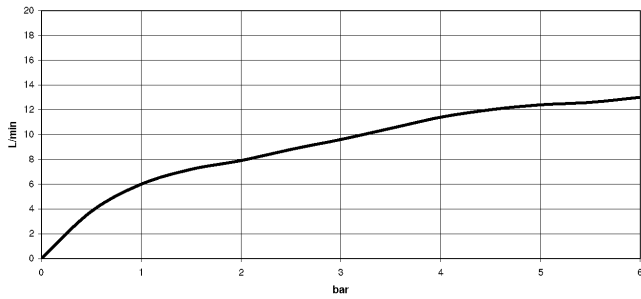

Rinsing spray set - Platinum

LOT

27 722 970

- with angular rosette
- spray flow
- automatic spout/shower diverter
- height of mixer 189 mm
- hole diameter rinsing spray 32mm
- fabric braided hose 1500 mm
- sprayface with anti-scaling system
- lead-free

Can only be combined with 32800680, 32843680.

Intrinsic protection against back flow.

	Platinum	27 722 970-08
	Chrome	27 722 970-00
	Brushed Platinum	27 722 970-06
	Durabross (23kt Gold)	27 722 970-09
	Dark Chrome	27 722 970-19
	Brushed Durabross (23kt Gold)	27 722 970-28
	Brushed Champagne (22kt Gold)	27 722 970-46
	Champagne (22kt Gold)	27 722 970-47
	Brushed Chrome	27 722 970-93
	Brushed Dark Platinum	27 722 970-99

27 722 970

mm [inches]

Flow rate chart

Certificates

Belgaqua_21-027- 27_3. IAPMO_N-4976 (2). LGA_29572. IAPMO_6397. LGA_38645.

Rinsing spray set - Platinum

LOT

27 722 970