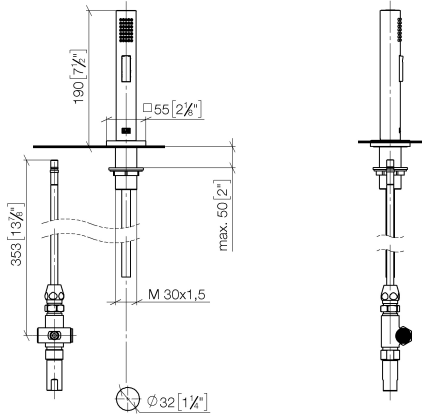

Rinsing spray set - Dark Chrome

LOT

27 722 970

- with angular rosette
- spray flow
- automatic spout/shower diverter
- height of mixer 189 mm
- hole diameter rinsing spray 32mm
- fabric braided hose 1500 mm
- sprayface with anti-scaling system
- lead-free

Can only be combined with 32800680, 32843680.

Intrinsic protection against back flow.

	Dark Chrome	27 722 970-19
	Chrome	27 722 970-00
	Brushed Platinum	27 722 970-06
	Platinum	27 722 970-08
	Durabross (23kt Gold)	27 722 970-09
	Brushed Durabross (23kt Gold)	27 722 970-28
	Brushed Champagne (22kt Gold)	27 722 970-46
	Champagne (22kt Gold)	27 722 970-47
	Brushed Chrome	27 722 970-93
	Brushed Dark Platinum	27 722 970-99

27 722 970

mm [inches]

Flow rate chart

Certificates

IAPMO_N-4976 (2). LGA_29572.

IAPMO_6397.

LGA_38645.

27 722 970