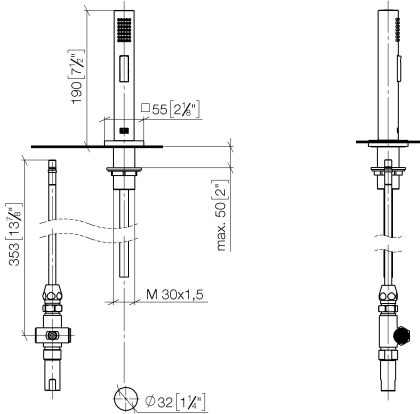

Rinsing spray set - Brushed Durabron (23kt Gold)

LOT

27 722 970

- with angular rosette
- spray flow
- automatic spout/shower diverter
- height of mixer 189 mm
- hole diameter rinsing spray 32mm
- fabric braided hose 1500 mm
- sprayface with anti-scaling system
- lead-free

Can only be combined with 32800680, 32843680.

Intrinsic protection against back flow.

	Brushed Durabron (23kt Gold)	27 722 970-28
	Chrome	27 722 970-00
	Brushed Platinum	27 722 970-06
	Platinum	27 722 970-08
	Durabron (23kt Gold)	27 722 970-09
	Dark Chrome	27 722 970-19
	Brushed Champagne (22kt Gold)	27 722 970-46
	Champagne (22kt Gold)	27 722 970-47
	Brushed Chrome	27 722 970-93
	Brushed Dark Platinum	27 722 970-99

27 722 970

mm [inches]

Flow rate chart

Certificates

Belgaqua_21-027- 27_3. IAPMO_N-4976 (2). LGA_29572. IAPMO_6397. LGA_38645.

27 722 970

Parts for other finishes can be found here: [Chrome](#)

Spare parts list

No.	Item Number	Name	Quantity used	Delivery time
1	04 24 02 046 01-07	pipe	1	10
2	90 23 30 040 00-28	threaded connector	1	20
3	90 24 03 168 00 90	nipple	1	2
4	90 14 20 002 00 90	seal	1	2
5	90 17 09 046 10 90	diverter	1	2
6	09 24 04 112 10 90	nipple	1	2
7	90 14 10 033 00 90	seal	1	2
8	90 21 10 031 10 90	diverter	1	2
9	04 21 02 006 00 92	cap	1	2
10	09 23 01 039 90	sieve	2	2
11	90 24 03 241 00 90	nipple	1	2
12	90 14 20 019 00 90	seal	1	2
13	04 23 10 032 46 90	fixing set	1	2
14	09 30 01 090-07	sleeve	1	30
15	09 27 78 011-28	rosette	1	20
16	90 18 40 085 00 90	sleeve	1	2
17	90 30 02 062 00-28	hose	1	20
18	04 12 11 158 00-28	shower	1	20