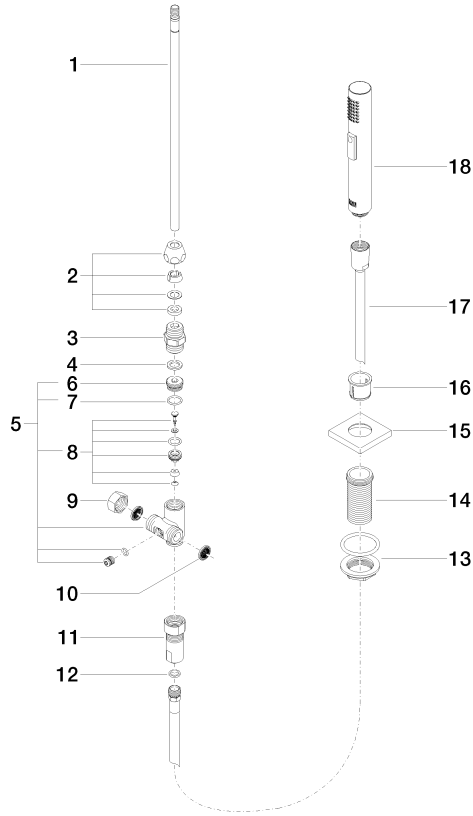

Rinsing spray set - Brushed Durabron (23kt Gold)

LOT

27 722 970

- with angular rosette
- spray flow
- automatic spout/shower diverter
- height of mixer 189 mm
- hole diameter rinsing spray 32mm
- fabric braided hose 1500 mm
- sprayface with anti-scaling system
- lead-free

Can only be combined with 32800680, 32843680.

Intrinsic protection against back flow.

	Brushed Durabron (23kt Gold)	27 722 970-28
	Chrome	27 722 970-00
	Brushed Platinum	27 722 970-06
	Platinum	27 722 970-08
	Durabron (23kt Gold)	27 722 970-09
	Dark Chrome	27 722 970-19
	Brushed Champagne (22kt Gold)	27 722 970-46
	Champagne (22kt Gold)	27 722 970-47
	Brushed Chrome	27 722 970-93
	Brushed Dark Platinum	27 722 970-99

27 722 970

mm [inches]

Flow rate chart

Certificates

Belgaqua_21-027- 27_3. IAPMO_N-4976 (2). LGA_29572. IAPMO_6397. LGA_38645.

27 722 970

Parts for other finishes can be found here: [Chrome](#)

Spare parts list

No.	Item Number	Name	Quantity used	Delivery time
1	04 24 02 046 01-07	pipe	1	10
2	90 23 30 040 00-28	threaded connector	1	20
3	90 24 03 168 00 90	nipple	1	2
4	90 14 20 002 00 90	seal	1	2
5	90 17 09 046 10 90	diverter	1	2
6	09 24 04 112 10 90	nipple	1	2
7	90 14 10 033 00 90	seal	1	2
8	90 21 10 031 10 90	diverter	1	2
9	04 21 02 006 00 92	cap	1	2
10	09 23 01 039 90	sieve	2	2
11	90 24 03 241 00 90	nipple	1	2
12	90 14 20 019 00 90	seal	1	2
13	04 23 10 032 46 90	fixing set	1	2
14	09 30 01 090-07	sleeve	1	30
15	09 27 78 011-28	rosette	1	20
16	90 18 40 085 00 90	sleeve	1	2
17	90 30 02 062 00-28	hose	1	20
18	04 12 11 158 00-28	shower	1	20