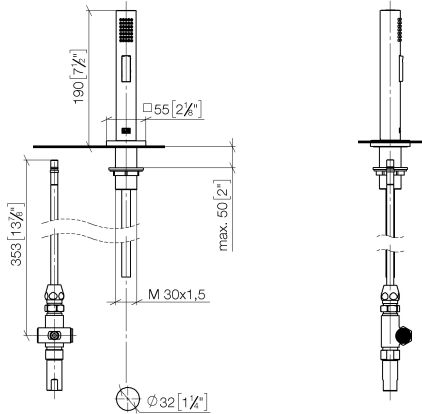

Rinsing spray set - Brushed Chrome

LOT

27 722 970

- with angular rosette
- spray flow
- automatic spout/shower diverter
- height of mixer 189 mm
- hole diameter rinsing spray 32mm
- fabric braided hose 1500 mm
- sprayface with anti-scaling system
- lead-free

Can only be combined with 32800680, 32843680.

Intrinsic protection against back flow.

	Brushed Chrome	27 722 970-93
	Chrome	27 722 970-00
	Brushed Platinum	27 722 970-06
	Platinum	27 722 970-08
	Durabrand (23kt Gold)	27 722 970-09
	Dark Chrome	27 722 970-19
	Brushed Durabrand (23kt Gold)	27 722 970-28
	Brushed Champagne (22kt Gold)	27 722 970-46
	Champagne (22kt Gold)	27 722 970-47
	Brushed Dark Platinum	27 722 970-99

27 722 970

mm [inches]

Flow rate chart

Certificates

IAPMO_N-4976 (2). LGA_29572. IAPMO_6397. LGA_38645.

27 722 970

Parts for other
finishes can be found
here: [Chrome](#)