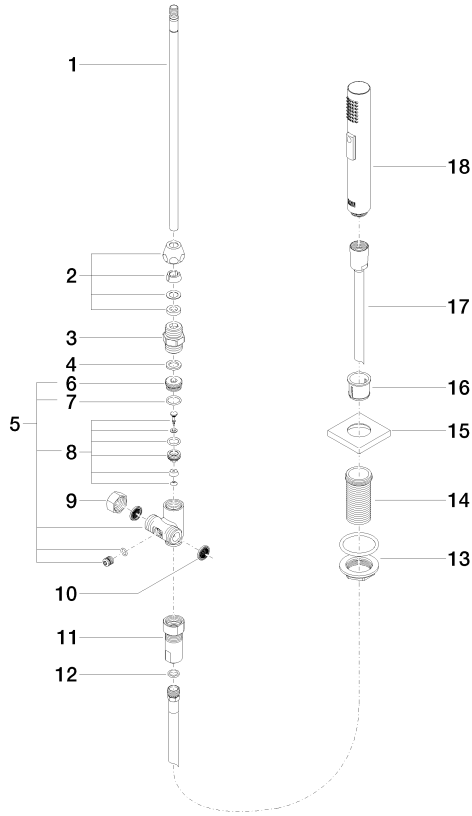

Rinsing spray set - Brushed Dark Platinum

LOT

27 722 970

- with angular rosette
- spray flow
- automatic spout/shower diverter
- height of mixer 189 mm
- hole diameter rinsing spray 32mm
- fabric braided hose 1500 mm
- sprayface with anti-scaling system
- lead-free

Can only be combined with 32800680, 32843680.

Intrinsic protection against back flow.

	Brushed Dark Platinum	27 722 970-99
	Chrome	27 722 970-00
	Brushed Platinum	27 722 970-06
	Platinum	27 722 970-08
	Durabrand (23kt Gold)	27 722 970-09
	Dark Chrome	27 722 970-19
	Brushed Durabrand (23kt Gold)	27 722 970-28
	Brushed Champagne (22kt Gold)	27 722 970-46
	Champagne (22kt Gold)	27 722 970-47
	Brushed Chrome	27 722 970-93

27 722 970

mm [inches]

Flow rate chart

Certificates

Belgaqua_21-027- 27_3. IAPMO_N-4976 (2). LGA_29572. IAPMO_6397. LGA_38645.

27 722 970

Parts for other finishes can be found here: [Chrome](#)

Spare parts list

No.	Item Number	Name	Quantity used	Delivery time
1	04 24 02 046 01-07	pipe	1	10
2	90 23 30 040 00-99	threaded connector	1	30
3	90 24 03 168 00 90	nipple	1	2
4	90 14 20 002 00 90	seal	1	2
5	90 17 09 046 10 90	diverter	1	2
6	09 24 04 112 10 90	nipple	1	2
7	90 14 10 033 00 90	seal	1	2
8	90 21 10 031 10 90	diverter	1	2
9	04 21 02 006 00 92	cap	1	2
10	09 23 01 039 90	sieve	2	2
11	90 24 03 241 00 90	nipple	1	2
12	90 14 20 019 00 90	seal	1	2
13	04 23 10 032 46 90	fixing set	1	2
14	09 30 01 090-07	sleeve	1	30
15	09 27 78 011-99	rosette	1	30
16	90 18 40 085 00 90	sleeve	1	2
17	90 30 02 062 00-99	hose	1	30
18	04 12 11 158 00-99	shower	1	30