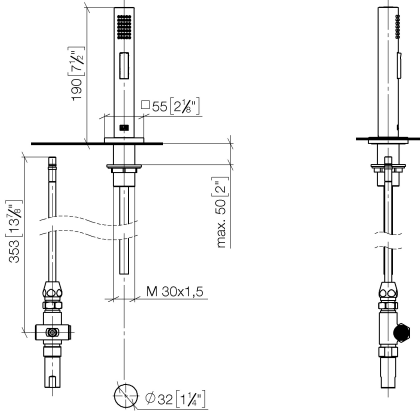

Rinsing spray set - Brushed Dark Platinum

LOT

27 722 970

- with angular rosette
- spray flow
- automatic spout/shower diverter
- height of mixer 189 mm
- hole diameter rinsing spray 32mm
- fabric braided hose 1500 mm
- sprayface with anti-scaling system
- lead-free

Can only be combined with 32800680, 32843680.

Intrinsic protection against back flow.

	Brushed Dark Platinum	27 722 970-99
	Chrome	27 722 970-00
	Brushed Platinum	27 722 970-06
	Platinum	27 722 970-08
	Durabrand (23kt Gold)	27 722 970-09
	Dark Chrome	27 722 970-19
	Brushed Durabrand (23kt Gold)	27 722 970-28
	Brushed Champagne (22kt Gold)	27 722 970-46
	Champagne (22kt Gold)	27 722 970-47
	Brushed Chrome	27 722 970-93

27 722 970

mm [inches]

Flow rate chart

Certificates

Belgaqua_21-027- 27_3. IAPMO_N-4976 (2). LGA_29572. IAPMO_6397. LGA_38645.

27 722 970

Parts for other finishes can be found here: [Chrome](#)

Spare parts list

No.	Item Number	Name	Quantity used	Delivery time
1	04 24 02 046 01-07	pipe	1	10
2	90 23 30 040 00-99	threaded connector	1	30
3	90 24 03 168 00 90	nipple	1	2
4	90 14 20 002 00 90	seal	1	2
5	90 17 09 046 10 90	diverter	1	2
6	09 24 04 112 10 90	nipple	1	2
7	90 14 10 033 00 90	seal	1	2
8	90 21 10 031 10 90	diverter	1	2
9	04 21 02 006 00 92	cap	1	2
10	09 23 01 039 90	sieve	2	2
11	90 24 03 241 00 90	nipple	1	2
12	90 14 20 019 00 90	seal	1	2
13	04 23 10 032 46 90	fixing set	1	2
14	09 30 01 090-07	sleeve	1	30
15	09 27 78 011-99	rosette	1	30
16	90 18 40 085 00 90	sleeve	1	2
17	90 30 02 062 00-99	hose	1	30
18	04 12 11 158 00-99	shower	1	30