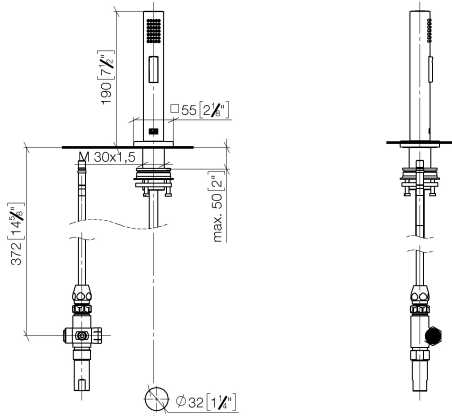

## Rinsing spray set - Brushed Durabross (23kt Gold)

27 723 970

- with angular rosette
- spray flow
- automatic spout/shower diverter
- height of mixer 190 mm
- hole diameter rinsing spray 32mm
- fabric braided hose 1500 mm
- sprayface with anti-scaling system
- lead-free

Can only be combined with 33826680, 32815680.

Intrinsic protection against back flow.

Residual water may emerge from the spray after closing.

Operating unit can be positioned freely.

	Brushed Durabross (23kt Gold)	27 723 970-28
	Chrome	27 723 970-00
	Brushed Platinum	27 723 970-06
	Platinum	27 723 970-08
	Dark Chrome	27 723 970-19
	Brushed Champagne (22kt Gold)	27 723 970-46
	Champagne (22kt Gold)	27 723 970-47
	Brushed Dark Platinum	27 723 970-99

# Rinsing spray set - Brushed Durabronz (23kt Gold)

27 723 970

mm [inches]

**Rinsing spray set - Brushed Durabross (23kt Gold)**

27 723 970

Parts for other finishes can be found here: [Chrome](#)

**Spare parts list**

No.	Item Number	Name	Quantity used	Delivery time
1	04 12 11 158 00-28	shower	1	20
2	90 27 78 011 00-28	shaft	1	-
Spare part can no longer be ordered, please order the replacement item				
3	90 30 10 058 00 90	fixing set	1	10
4	09 23 01 039 90	sieve	1	2
5	90 30 02 062 00-28	hose	1	20
6	90 24 03 241 00 90	nipple	1	2
7	90 14 20 026 00 90	seal	1	2
8	90 17 09 046 12 90	diverter	1	2
9	90 28 20 068 00 90	connection	1	2