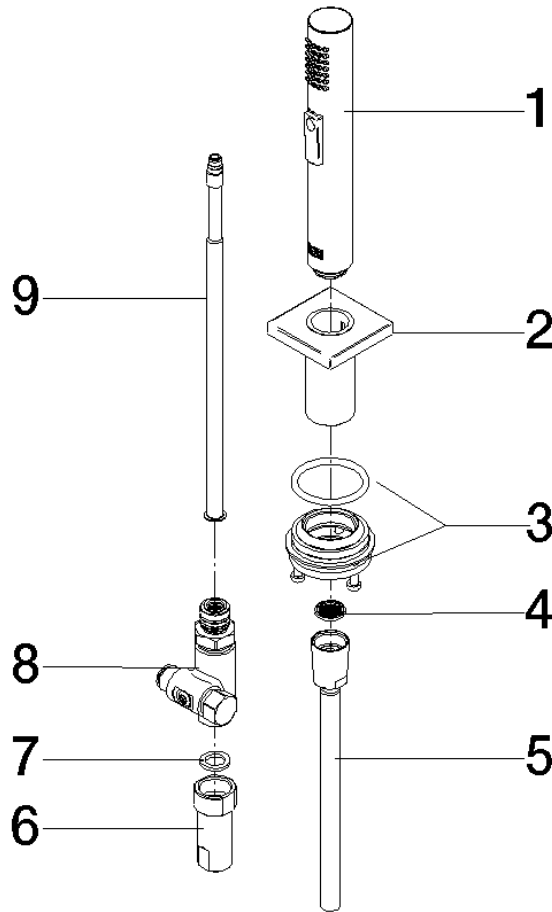

## Rinsing spray set - Brushed Durabross (23kt Gold)

27 723 970

- with angular rosette
- spray flow
- automatic spout/shower diverter
- height of mixer 190 mm
- hole diameter rinsing spray 32mm
- fabric braided hose 1500 mm
- sprayface with anti-scaling system
- lead-free

Can only be combined with 33826680, 32815680.

Intrinsic protection against back flow.

Residual water may emerge from the spray after closing.

Operating unit can be positioned freely.

	Brushed Durabross (23kt Gold)	27 723 970-28
	Chrome	27 723 970-00
	Brushed Platinum	27 723 970-06
	Platinum	27 723 970-08
	Dark Chrome	27 723 970-19
	Brushed Champagne (22kt Gold)	27 723 970-46
	Champagne (22kt Gold)	27 723 970-47
	Brushed Dark Platinum	27 723 970-99

# Rinsing spray set - Brushed Durabronz (23kt Gold)

27 723 970

mm [inches]

**Rinsing spray set - Brushed Durabross (23kt Gold)**

27 723 970

Parts for other finishes can be found here: [Chrome](#)

**Spare parts list**

No.	Item Number	Name	Quantity used	Delivery time
1	04 12 11 158 00-28	shower	1	20
2	90 27 78 011 00-28	shaft	1	-
Spare part can no longer be ordered, please order the replacement item				
3	90 30 10 058 00 90	fixing set	1	10
4	09 23 01 039 90	sieve	1	2
5	90 30 02 062 00-28	hose	1	20
6	90 24 03 241 00 90	nipple	1	2
7	90 14 20 026 00 90	seal	1	2
8	90 17 09 046 12 90	diverter	1	2
9	90 28 20 068 00 90	connection	1	2