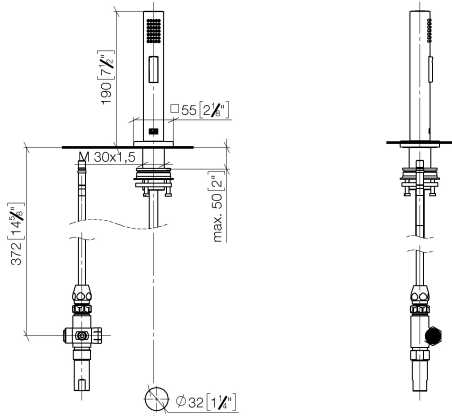

## Rinsing spray set - Brushed Dark Platinum

27 723 970

- with angular rosette
- spray flow
- automatic spout/shower diverter
- height of mixer 190 mm
- hole diameter rinsing spray 32mm
- fabric braided hose 1500 mm
- sprayface with anti-scaling system
- lead-free

Can only be combined with 33826680, 32815680.

Intrinsic protection against back flow.

Residual water may emerge from the spray after closing.

Operating unit can be positioned freely.

	Brushed Dark Platinum	27 723 970-99
	Chrome	27 723 970-00
	Brushed Platinum	27 723 970-06
	Platinum	27 723 970-08
	Dark Chrome	27 723 970-19
	Brushed Durabronze (23kt Gold)	27 723 970-28
	Brushed Champagne (22kt Gold)	27 723 970-46
	Champagne (22kt Gold)	27 723 970-47

## Rinsing spray set - Brushed Dark Platinum

27 723 970

mm [inches]

### Spare parts list

No.	Item Number	Name	Quantity used	Delivery time
1	04 12 11 158 00-99	shower	1	30
2	90 27 78 011 00-99	shaft	1	-
Spare part can no longer be ordered, please order the replacement item				
3	90 30 10 058 00 90	fixing set	1	10
4	09 23 01 039 90	sieve	1	2
5	90 30 02 062 00-99	hose	1	30
6	90 24 03 241 00 90	nipple	1	2
7	90 14 20 026 00 90	seal	1	2
8	90 17 09 046 12 90	diverter	1	2
9	90 28 20 068 00 90	connection	1	2