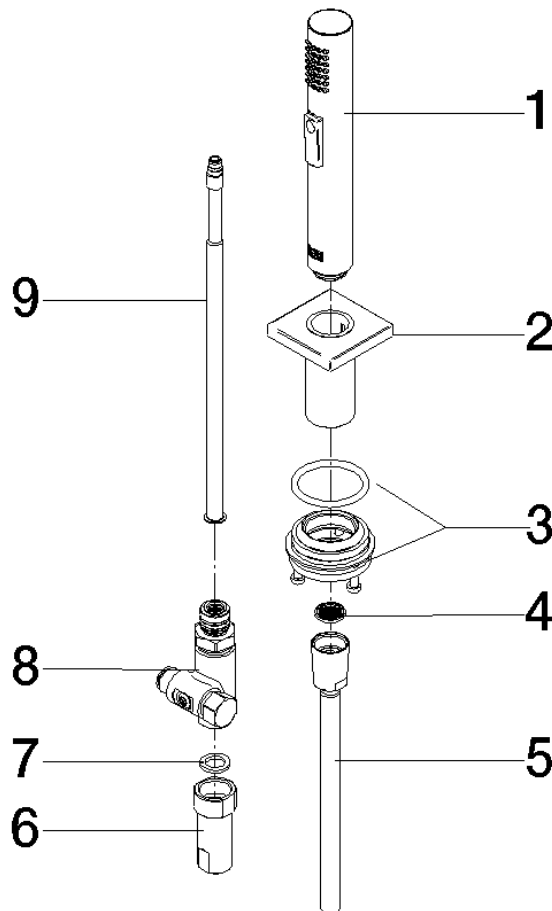

## Rinsing spray set - Brushed Dark Platinum

27 723 970

- with angular rosette
- spray flow
- automatic spout/shower diverter
- height of mixer 190 mm
- hole diameter rinsing spray 32mm
- fabric braided hose 1500 mm
- sprayface with anti-scaling system
- lead-free

Can only be combined with 33826680, 32815680.

Intrinsic protection against back flow.

Residual water may emerge from the spray after closing.

Operating unit can be positioned freely.

	Brushed Dark Platinum	27 723 970-99
	Chrome	27 723 970-00
	Brushed Platinum	27 723 970-06
	Platinum	27 723 970-08
	Dark Chrome	27 723 970-19
	Brushed Durabronze (23kt Gold)	27 723 970-28
	Brushed Champagne (22kt Gold)	27 723 970-46
	Champagne (22kt Gold)	27 723 970-47

## Rinsing spray set - Brushed Dark Platinum

27 723 970

mm [inches]

### Spare parts list

No.	Item Number	Name	Quantity used	Delivery time
1	04 12 11 158 00-99	shower	1	30
2	90 27 78 011 00-99	shaft	1	-
Spare part can no longer be ordered, please order the replacement item				
3	90 30 10 058 00 90	fixing set	1	10
4	09 23 01 039 90	sieve	1	2
5	90 30 02 062 00-99	hose	1	30
6	90 24 03 241 00 90	nipple	1	2
7	90 14 20 026 00 90	seal	1	2
8	90 17 09 046 12 90	diverter	1	2
9	90 28 20 068 00 90	connection	1	2