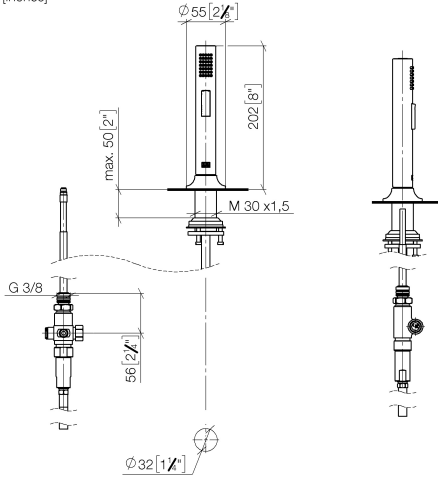

VAIA Rinsing spray set - Brushed Bronze

27 731 809 Product version from 3/1/2023

mm [inches]

Codes & Standards

DIN 4109

EN 1717

ISO 3822

NSF372

NSF61

Ü-Zeichen

Certificates

LGA_29

Belgaqua_24-005-2 IAPMO_N-4976

IAPMO_6397