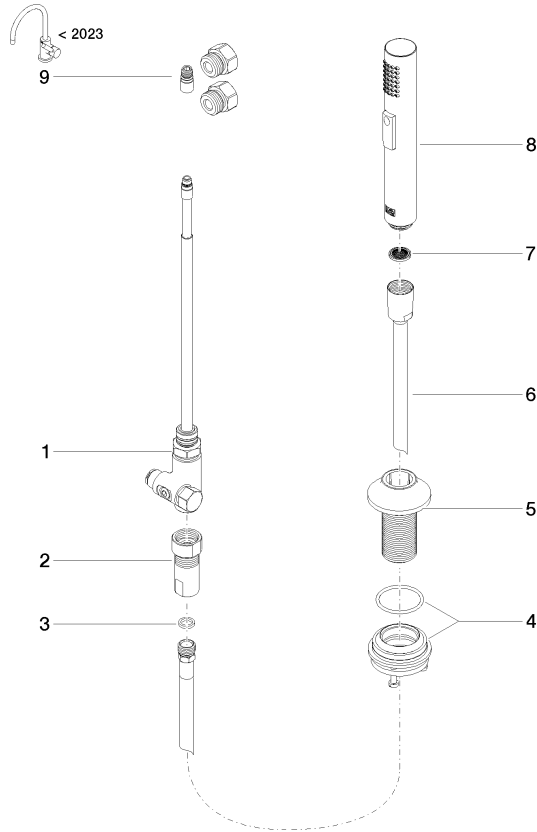

## VAIA Rinsing spray set - Brushed Bronze

27 731 809 Product version from 3/1/2023

- with round rosette
- spray flow
- automatic spout/shower diverter
- height of mixer 202 mm
- hole diameter rinsing spray 32mm
- fabric braided hose 1500 mm
- sprayface with anti-scaling system
- lead-free

Can only be combined with 33810809, 33826809, 19815809, 19825809.

Intrinsic protection against back flow.

Residual water may emerge from the spray after closing.

Operating unit can be positioned freely.

	Brushed Bronze	27 731 809-42
	Chrome	27 731 809-00
	Brushed Platinum	27 731 809-06
	Platinum	27 731 809-08
	Durabronze (23kt Gold)	27 731 809-09
	Dark Chrome	27 731 809-19
	Brushed Durabronze (23kt Gold)	27 731 809-28
	Matte Black	27 731 809-33
	Brushed Champagne (22kt Gold)	27 731 809-46
	Champagne (22kt Gold)	27 731 809-47
	Brushed Chrome	27 731 809-93
	Brushed Dark Platinum	27 731 809-99

### Spare parts list

No.	Item Number	Name	Quantity used	Delivery time
1	90 17 09 046 12 90	diverter	1	2
2	90 24 03 241 00 90	nipple	1	2
3	90 14 20 019 00 90	seal	1	2
4	04 23 10 047 00 92	fixing set	1	60
5	90 30 01 142 00-42	shaft	1	30
6	90 30 02 062 00-42	hose	1	30
7	09 23 01 039 90	sieve	1	2
8	04 12 11 158 00-42	shower	1	60
9	90 17 09 046 14 90	conversion kit	1	2