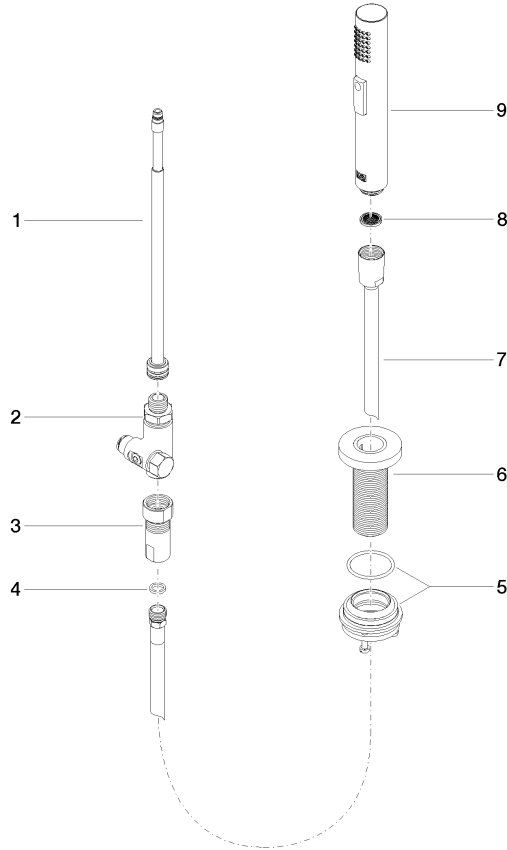

Rinsing spray set - Platinum

27 731 970

- with round rosette
- spray flow
- automatic spout/shower diverter
- height of mixer 191 mm
- hole diameter rinsing spray 32mm
- fabric braided hose 1500 mm
- sprayface with anti-scaling system
- lead-free

Can only be combined with 32815682, 33826861, 32815861, 33836888, 32816888, 20816892, 33836875, 32815875.

Intrinsic protection against back flow.

Residual water may emerge from the spray after closing.

Operating unit can be positioned freely.

Rinsing spray set - Platinum

27 731 970

mm [inches]

Flow rate chart

Certificates

LGA_29572.

LGA_38643.

Belgaqua_24-005-
27_3.

Rinsing spray set - Platinum

27 731 970

Parts for other finishes can be found here: [Chrome](#)

Spare parts list

| No. | Item Number | Name | Quantity used | Delivery time |
|--|--------------------|------------|---------------|---------------|
| 1 | 90 28 20 068 00 90 | connection | 1 | 2 |
| 2 | 90 17 09 046 12 90 | diverter | 1 | 2 |
| 3 | 90 24 03 241 00 90 | nipple | 1 | 2 |
| 4 | 90 14 20 019 00 90 | seal | 1 | 2 |
| 5 | 04 23 10 047 00 92 | fixing set | 1 | 60 |
| 6 | 90 27 86 001 00-08 | rosette | 1 | - |
| Spare part can no longer be ordered, please order the replacement item | | | | |
| 7 | 90 30 02 062 00-08 | hose | 1 | 40 |
| 8 | 09 23 01 039 90 | sieve | 1 | 2 |
| 9 | 04 12 11 158 00-08 | shower | 1 | 40 |