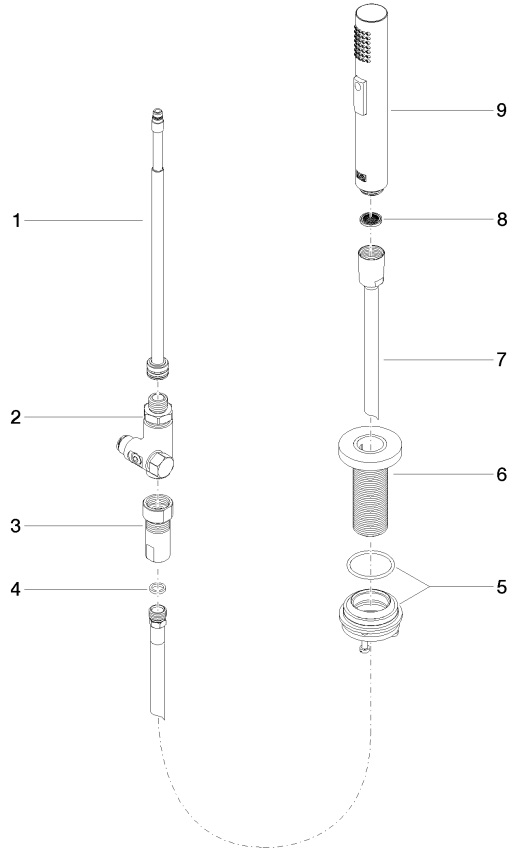

## Rinsing spray set - Brushed Durabron (23kt Gold)

27 731 970

- with round rosette
- spray flow
- automatic spout/shower diverter
- height of mixer 191 mm
- hole diameter rinsing spray 32mm
- fabric braided hose 1500 mm
- sprayface with anti-scaling system
- lead-free

Can only be combined with 32815682, 33826861, 32815861, 33836888, 32816888, 20816892, 33836875, 32815875.

Intrinsic protection against back flow.

Residual water may emerge from the spray after closing.

Operating unit can be positioned freely.

**Rinsing spray set - Brushed Durabronz (23kt Gold)**

27 731 970

mm [inches]

**Flow rate chart**

**Certificates**

LGA\_29572.

LGA\_38643.

Belgaqua\_24-005-  
27\_3.

**Rinsing spray set - Brushed Durabross (23kt Gold)**

27 731 970

Parts for other finishes can be found here: [Chrome](#)

**Spare parts list**

No.	Item Number	Name	Quantity used	Delivery time
1	90 28 20 068 00 90	connection	1	2
2	90 17 09 046 12 90	diverter	1	2
3	90 24 03 241 00 90	nipple	1	2
4	90 14 20 019 00 90	seal	1	2
5	04 23 10 047 00 92	fixing set	1	60
6	90 27 86 001 00-28	rosette	1	-
Spare part can no longer be ordered, please order the replacement item				
7	90 30 02 062 00-28	hose	1	20
8	09 23 01 039 90	sieve	1	2
9	04 12 11 158 00-28	shower	1	20