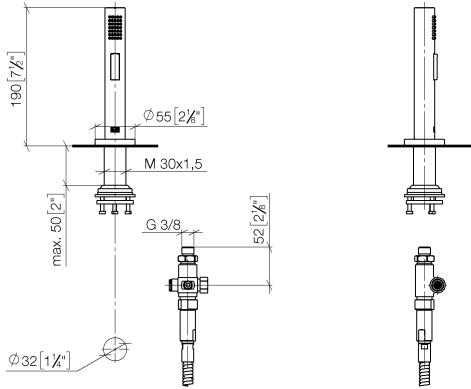

## Rinsing spray set - Brushed Durabron (23kt Gold)

27 731 970

- with round rosette
- spray flow
- automatic spout/shower diverter
- height of mixer 191 mm
- hole diameter rinsing spray 32mm
- fabric braided hose 1500 mm
- sprayface with anti-scaling system
- lead-free

Can only be combined with 32815682, 33826861, 32815861, 33836888, 32816888, 20816892, 33836875, 32815875.

Intrinsic protection against back flow.

Residual water may emerge from the spray after closing.

Operating unit can be positioned freely.

**Rinsing spray set - Brushed Durabronz (23kt Gold)**

27 731 970

mm [inches]

**Flow rate chart**

**Certificates**

LGA\_29572.

LGA\_38643.

Belgaqua\_24-005-  
27\_3.

**Rinsing spray set - Brushed Durabross (23kt Gold)**

27 731 970

Parts for other finishes can be found here: [Chrome](#)

**Spare parts list**

No.	Item Number	Name	Quantity used	Delivery time
1	90 28 20 068 00 90	connection	1	2
2	90 17 09 046 12 90	diverter	1	2
3	90 24 03 241 00 90	nipple	1	2
4	90 14 20 019 00 90	seal	1	2
5	04 23 10 047 00 92	fixing set	1	60
6	90 27 86 001 00-28	rosette	1	-
Spare part can no longer be ordered, please order the replacement item				
7	90 30 02 062 00-28	hose	1	20
8	09 23 01 039 90	sieve	1	2
9	04 12 11 158 00-28	shower	1	20