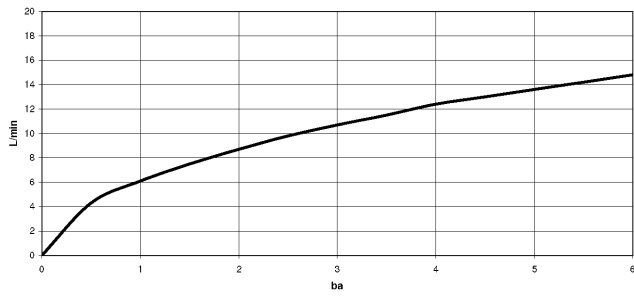

**Rinsing spray set - Brushed Durabronz (23kt Gold)**

27 731 970

mm [inches]

**Flow rate chart**

**Certificates**

LGA\_29572.

LGA\_38643.

Belgaqua\_24-005-  
27\_3.