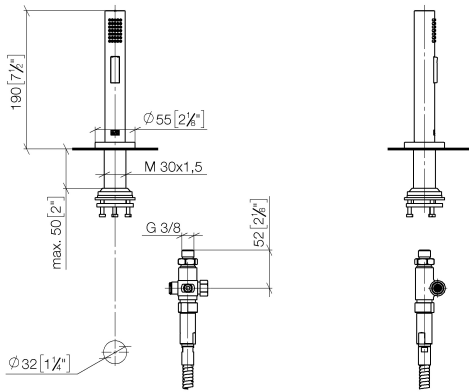

Rinsing spray set - Matte Black

27 731 970

- with round rosette
- spray flow
- automatic spout/shower diverter
- height of mixer 191 mm
- hole diameter rinsing spray 32mm
- fabric braided hose 1500 mm
- sprayface with anti-scaling system
- lead-free

Can only be combined with 32815682, 33826861, 32815861, 33836888, 32816888, 20816892, 33836875, 32815875.

Intrinsic protection against back flow.

Residual water may emerge from the spray after closing.

Operating unit can be positioned freely.

Rinsing spray set - Matte Black

27 731 970

mm [inches]

Flow rate chart

Certificates

LGA_29572.

LGA_38643.

Belgaqua_24-005-
27_3.