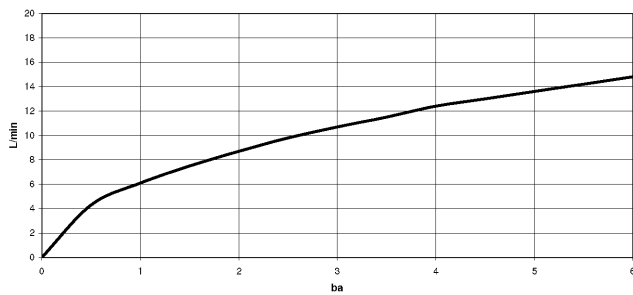

Rinsing spray set - Matte Black

27 731 970

mm [inches]

Flow rate chart

Certificates

LGA_29572.

LGA_38643.

Belgaqua_24-005-
27_3.