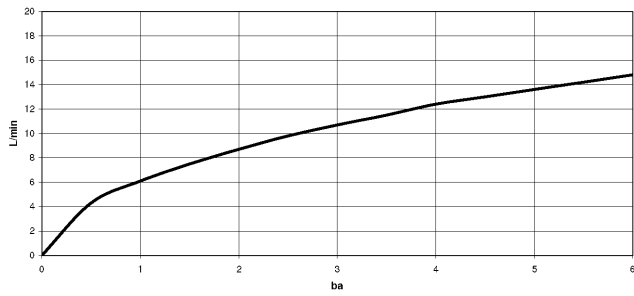

Rinsing spray set - Brushed Champagne (22kt Gold)

27 731 970

mm [inches]

Flow rate chart

Certificates

LGA_29572.

LGA_38643.

Belgaqua_24-005-
27_3.