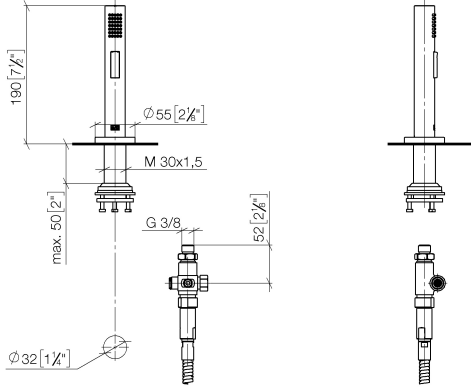

Rinsing spray set - Brushed Champagne (22kt Gold)

27 731 970

- with round rosette
- spray flow
- automatic spout/shower diverter
- height of mixer 191 mm
- hole diameter rinsing spray 32mm
- fabric braided hose 1500 mm
- sprayface with anti-scaling system
- lead-free

Can only be combined with 32815682, 33826861, 32815861, 33836888, 32816888, 20816892, 33836875, 32815875.

Intrinsic protection against back flow.

Residual water may emerge from the spray after closing.

Operating unit can be positioned freely.

Rinsing spray set - Brushed Champagne (22kt Gold)

27 731 970

mm [inches]

Flow rate chart

Certificates

LGA_29572.

LGA_38643.

Belgaqua_24-005-
27_3.

Rinsing spray set - Brushed Champagne (22kt Gold)

27 731 970

Parts for other finishes can be found here: [Chrome](#)

Spare parts list

No.	Item Number	Name	Quantity used	Delivery time
1	90 28 20 068 00 90	connection	1	2
2	90 17 09 046 12 90	diverter	1	2
3	90 24 03 241 00 90	nipple	1	2
4	90 14 20 019 00 90	seal	1	2
5	04 23 10 047 00 92	fixing set	1	60
6	90 27 86 001 00-46	rosette	1	-
Spare part can no longer be ordered, please order the replacement item				
7	90 30 02 062 00-46	hose	1	-
Spare part can no longer be ordered, please order the replacement item				
8	09 23 01 039 90	sieve	1	2
9	04 12 11 158 00-46	shower	1	60