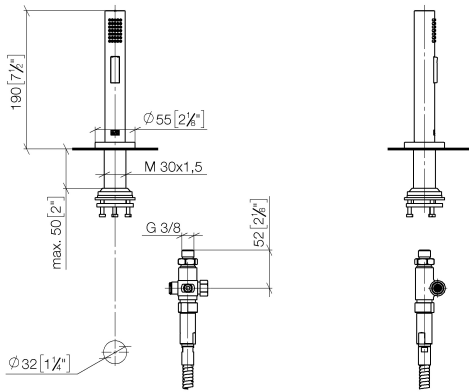

Rinsing spray set - Champagne (22kt Gold)

27 731 970

- with round rosette
- spray flow
- automatic spout/shower diverter
- height of mixer 191 mm
- hole diameter rinsing spray 32mm
- fabric braided hose 1500 mm
- sprayface with anti-scaling system
- lead-free

Can only be combined with 32815682, 33826861, 32815861, 33836888, 32816888, 20816892, 33836875, 32815875.

Intrinsic protection against back flow.

Residual water may emerge from the spray after closing.

Operating unit can be positioned freely.

Rinsing spray set - Champagne (22kt Gold)

27 731 970

mm [inches]

Flow rate chart

Certificates

LGA_29572.

LGA_38643.

Belgaqua_24-005-
27_3.

Rinsing spray set - Champagne (22kt Gold)

27 731 970

Parts for other finishes can be found here: [Chrome](#)

Spare parts list

No.	Item Number	Name	Quantity used	Delivery time
1	90 28 20 068 00 90	connection	1	2
2	90 17 09 046 12 90	diverter	1	2
3	90 24 03 241 00 90	nipple	1	2
4	90 14 20 019 00 90	seal	1	2
5	04 23 10 047 00 92	fixing set	1	60
6	90 27 86 001 00-47	rosette	1	-
Spare part can no longer be ordered, please order the replacement item				
7	90 30 02 062 00-47	hose	1	-
Spare part can no longer be ordered, please order the replacement item				
8	09 23 01 039 90	sieve	1	2
9	04 12 11 158 00-47	shower	1	60