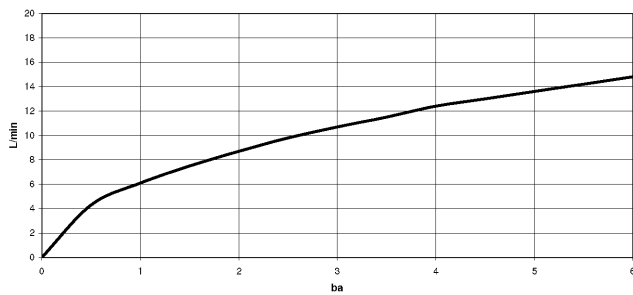

Rinsing spray set - Champagne (22kt Gold)

27 731 970

mm [inches]

Flow rate chart

Certificates

LGA_29572.

LGA_38643.

Belgaqua_24-005-
27_3.