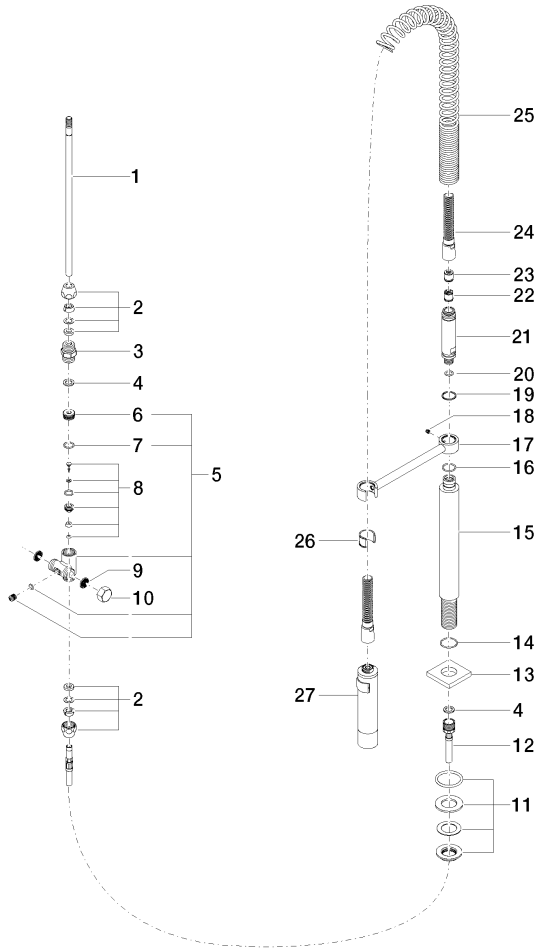

Profi spray set - Brushed Platinum

LOT

27 784 970

- spray flow
- automatic diverter for spout/Profi spray set
- height of mixer 665 mm
- individual rosette 55 x 55 mm
- profi spray hole diameter 30mm
- sprayface with anti-scaling system
- lead-free

Can only be combined with 32800680, 32843680.

Intrinsic protection against back flow.

	Brushed Platinum	27 784 970-06
	Chrome	27 784 970-00
	Platinum	27 784 970-08
	Dark Chrome	27 784 970-19
	Brushed Chrome	27 784 970-93
	Brushed Dark Platinum	27 784 970-99

27 784 970

mm [inches]
M 1:10

Flow rate chart

Certificates

Belgaqua_22_277_2
7_3.

27 784 970

Parts for other finishes can be found here: [Chrome](#)

27 784 970

Spare parts list

No.	Item Number	Name	Quantity used	Delivery time
1	04 24 02 046 01-07	pipe	1	10
2	90 23 30 040 00-06	threaded connector	2	10
3	90 24 03 168 00 90	nipple	1	2
4	90 14 20 002 00 90	seal	2	2
5	90 17 09 046 10 90	diverter	1	2
6	09 24 04 112 10 90	nipple	1	2
7	90 14 10 033 00 90	seal	1	2
8	90 21 10 031 10 90	diverter	1	2
9	09 23 01 039 90	sieve	2	2
10	04 21 02 006 00 92	cap	1	2
11	04 23 10 004 03 90	fixing set	1	2
12	09 30 04 067 90	hose	1	2
13	09 27 97 033-06	rosette	1	10
14	09 14 10 120 90	seal	1	2
15	09 11 10 066 10-06	connection	1	10
16	09 14 10 031 90	seal	1	2
17	04 17 20 014 00-06	holder	1	10
18	09 31 11 049 90	pin	1	2
19	09 14 15 012 90	ring	1	2
20	09 14 10 003 90	seal	1	2
21	09 30 01 067 10-06	adaptor	1	10
22	90 23 01 141 00 90	back-flow preventer	1	2
23	09 23 01 046 90	back-flow preventer	1	2
24	90 30 02 065 00-06	hose	1	10
25	09 16 02 034 90	spring	1	2
26	90 18 40 035 00 90	sleeve	1	2
27	04 12 11 094 10-06	shower	1	10