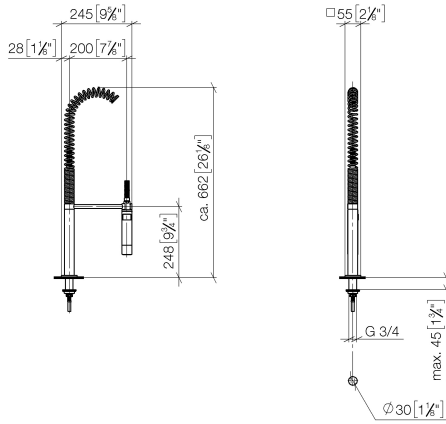

Profi spray set - Brushed Platinum

LOT

27 784 970

- spray flow
- automatic diverter for spout/Profi spray set
- height of mixer 665 mm
- individual rosette 55 x 55 mm
- profi spray hole diameter 30mm
- sprayface with anti-scaling system
- lead-free

Can only be combined with 32800680, 32843680.

Intrinsic protection against back flow.

	Brushed Platinum	27 784 970-06
	Chrome	27 784 970-00
	Platinum	27 784 970-08
	Dark Chrome	27 784 970-19
	Brushed Chrome	27 784 970-93
	Brushed Dark Platinum	27 784 970-99

27 784 970

mm [inches]
M 1:10

Flow rate chart

Certificates

Belgaqua_22_277_2
7_3.

27 784 970

Parts for other finishes can be found here: [Chrome](#)

27 784 970

Spare parts list

No.	Item Number	Name	Quantity used	Delivery time
1	04 24 02 046 01-07	pipe	1	10
2	90 23 30 040 00-06	threaded connector	2	10
3	90 24 03 168 00 90	nipple	1	2
4	90 14 20 002 00 90	seal	2	2
5	90 17 09 046 10 90	diverter	1	2
6	09 24 04 112 10 90	nipple	1	2
7	90 14 10 033 00 90	seal	1	2
8	90 21 10 031 10 90	diverter	1	2
9	09 23 01 039 90	sieve	2	2
10	04 21 02 006 00 92	cap	1	2
11	04 23 10 004 03 90	fixing set	1	2
12	09 30 04 067 90	hose	1	2
13	09 27 97 033-06	rosette	1	10
14	09 14 10 120 90	seal	1	2
15	09 11 10 066 10-06	connection	1	10
16	09 14 10 031 90	seal	1	2
17	04 17 20 014 00-06	holder	1	10
18	09 31 11 049 90	pin	1	2
19	09 14 15 012 90	ring	1	2
20	09 14 10 003 90	seal	1	2
21	09 30 01 067 10-06	adaptor	1	10
22	90 23 01 141 00 90	back-flow preventer	1	2
23	09 23 01 046 90	back-flow preventer	1	2
24	90 30 02 065 00-06	hose	1	10
25	09 16 02 034 90	spring	1	2
26	90 18 40 035 00 90	sleeve	1	2
27	04 12 11 094 10-06	shower	1	10