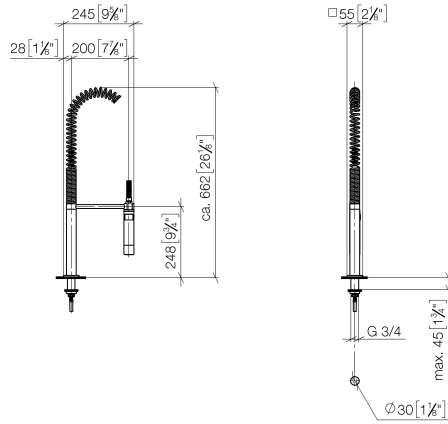

Profi spray set - Platinum

LOT

27 784 970

- spray flow
- automatic diverter for spout/Profi spray set
- height of mixer 665 mm
- individual rosette 55 x 55 mm
- profi spray hole diameter 30mm
- sprayface with anti-scaling system
- lead-free

Can only be combined with 32800680, 32843680.

Intrinsic protection against back flow.

	Platinum	27 784 970-08
	Chrome	27 784 970-00
	Brushed Platinum	27 784 970-06
	Dark Chrome	27 784 970-19
	Brushed Chrome	27 784 970-93
	Brushed Dark Platinum	27 784 970-99

27 784 970

mm [inches]
M 1:10

Flow rate chart

Certificates

Belgaqua_22_277_2
7_3.

27 784 970

Parts for other finishes can be found here: [Chrome](#)

27 784 970

Spare parts list

No.	Item Number	Name	Quantity used	Delivery time
1	04 24 02 046 01-07	pipe	1	10
2	90 23 30 040 00-08	threaded connector	2	40
3	90 24 03 168 00 90	nipple	1	2
4	90 14 20 002 00 90	seal	2	2
5	90 17 09 046 10 90	diverter	1	2
6	09 24 04 112 10 90	nipple	1	2
7	90 14 10 033 00 90	seal	1	2
8	90 21 10 031 10 90	diverter	1	2
9	09 23 01 039 90	sieve	2	2
10	04 21 02 006 00 92	cap	1	2
11	04 23 10 004 03 90	fixing set	1	2
12	09 30 04 067 90	hose	1	2
13	09 27 97 033-08	rosette	1	40
14	09 14 10 120 90	seal	1	2
15	09 11 10 066 10-08	connection	1	40
16	09 14 10 031 90	seal	1	2
17	04 17 20 014 00-08	holder	1	40
18	09 31 11 049 90	pin	1	2
19	09 14 15 012 90	ring	1	2
20	09 14 10 003 90	seal	1	2
21	09 30 01 067 10-08	adaptor	1	40
22	90 23 01 141 00 90	back-flow preventer	1	2
23	09 23 01 046 90	back-flow preventer	1	2
24	90 30 02 065 00-08	hose	1	-
Spare part can no longer be ordered, please order the replacement item				
25	09 16 02 034 90	spring	1	2
26	90 18 40 035 00 90	sleeve	1	2
27	04 12 11 094 10-08	shower	1	40