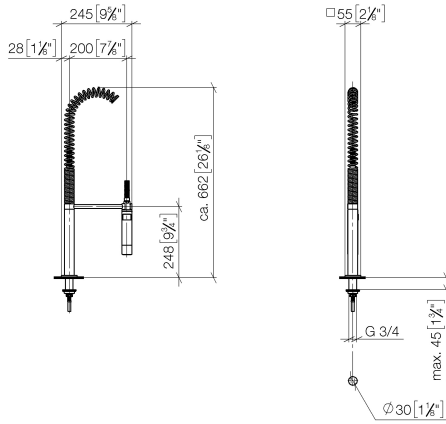

Profi spray set - Brushed Chrome

LOT

27 784 970

- spray flow
- automatic diverter for spout/Profi spray set
- height of mixer 665 mm
- individual rosette 55 x 55 mm
- profi spray hole diameter 30mm
- sprayface with anti-scaling system
- lead-free

Can only be combined with 32800680, 32843680.

Intrinsic protection against back flow.

	Brushed Chrome	27 784 970-93
	Chrome	27 784 970-00
	Brushed Platinum	27 784 970-06
	Platinum	27 784 970-08
	Dark Chrome	27 784 970-19
	Brushed Dark Platinum	27 784 970-99

27 784 970

mm [inches]
M 1:10

Flow rate chart

Certificates

Belgaqua_22_277_2
7_3.

27 784 970

Parts for other finishes can be found here: [Chrome](#)