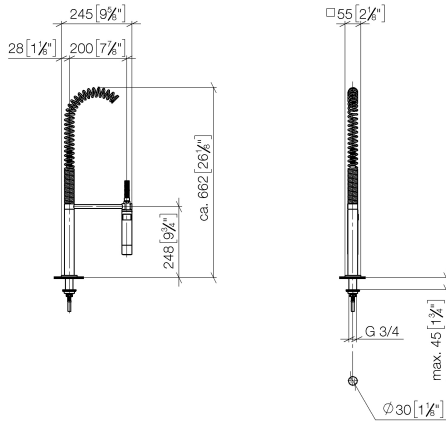

Profi spray set - Brushed Dark Platinum

LOT

27 784 970

- spray flow
- automatic diverter for spout/Profi spray set
- height of mixer 665 mm
- individual rosette 55 x 55 mm
- profi spray hole diameter 30mm
- sprayface with anti-scaling system
- lead-free

Can only be combined with 32800680, 32843680.

Intrinsic protection against back flow.

	Brushed Dark Platinum	27 784 970-99
	Chrome	27 784 970-00
	Brushed Platinum	27 784 970-06
	Platinum	27 784 970-08
	Dark Chrome	27 784 970-19
	Brushed Chrome	27 784 970-93

27 784 970

mm [inches]
M 1:10

Flow rate chart

Certificates

Belgaqua_22_277_2
7_3.

27 784 970

Parts for other finishes can be found here: [Chrome](#)