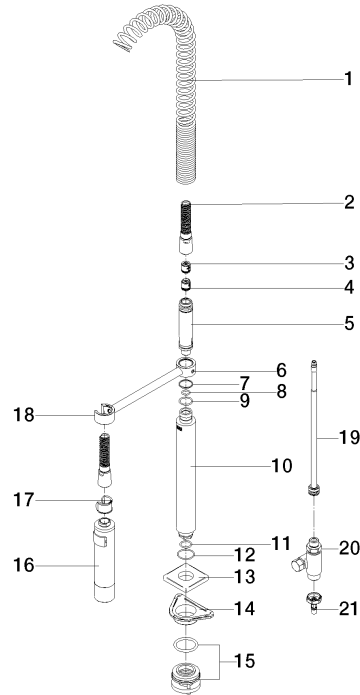

SERIES-VARIOUS Profi spray set - Brushed Dark Platinum

27 785 970

- spray flow
- automatic diverter for spout/Profi spray set
- height of mixer mm
- individual rosette x mm
- profi spray hole diameter 30mm
- sprayface with anti-scaling system
- lead-free

Can only be combined with 33826680, 32815680.

Intrinsic protection against back flow.

	Brushed Dark Platinum	27 785 970-99
	Chrome	27 785 970-00
	Brushed Platinum	27 785 970-06
	Platinum	27 785 970-08
	Dark Chrome	27 785 970-19

SERIES-VARIOUS Profi spray set - Brushed Dark Platinum

27 785 970

SERIES-VARIOUS Profi spray set - Brushed Dark Platinum

27 785 970

Parts for other
finishes can be found
here: [Chrome](#)

SERIES-VARIOUS Profi spray set - Brushed Dark Platinum

27 785 970

Spare parts list

No.	Item Number	Name	Quantity used	Delivery time
1	09 16 02 034 90	spring	1	2
2	90 30 02 065 00-99	hose	1	30
3	09 23 01 046 90	back-flow preventer	1	2
4	90 23 01 141 00 90	back-flow preventer	1	2
5	09 30 01 067 10-99	adaptor	1	60
6	09 31 11 049 90	pin	1	2
7	09 14 15 012 90	ring	1	2
8	09 14 10 003 90	seal	1	2
9	09 14 10 031 90	seal	1	2
10	90 11 10 099 00-99	connection	1	-
Spare part can no longer be ordered, please order the replacement item				
11	90 14 10 010 00 90	seal	1	2
12	09 14 10 120 90	seal	1	2
13	90 27 97 033 00-99	rosette	1	-
Spare part can no longer be ordered, please order the replacement item				
14	09 18 40 090 90	sleeve	1	2
15	90 23 10 048 00 90	fixing set	1	2
16	04 12 11 094 10-99	shower	1	60
17	90 18 40 035 00 90	sleeve	1	2
18	04 17 20 014 00-99	holder	1	60
19	90 28 20 068 00 90	connection	1	2
20	90 17 09 046 12 90	diverter	1	2
21	04 30 04 019 00 90	hose	1	2