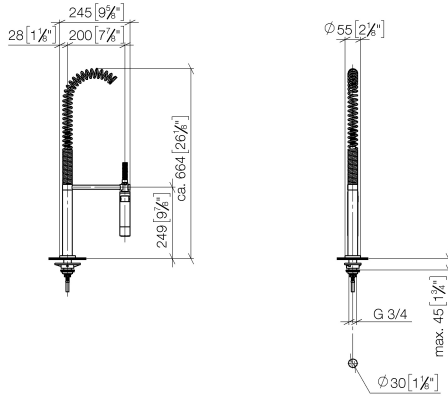

**Profi spray set - Platinum**

ELIO

27 789 970

Fits: ELIO, TARA, TARA ULTRA

- spray flow
- automatic diverter for spout/Profi spray set
- height of mixer 665 mm
- individual rosette diameter 55mm
- profi spray hole diameter 30mm
- sprayface with anti-scaling system
- lead-free

Can only be combined with 33826790, 32800790, 33826888, 32815888, 20815892, 33826875.

Intrinsic protection against back flow.

	Platinum	27 789 970-08
	Chrome	27 789 970-00
	Brushed Platinum	27 789 970-06
	Dark Chrome	27 789 970-19
	Brushed Chrome	27 789 970-93
	Brushed Dark Platinum	27 789 970-99

27 789 970

mm [inches]  
M 1:10

Flow rate chart

Certificates

LGA\_18901.

LGA\_28304.

Belgaqua\_22\_277\_2  
7\_3.

27 789 970

Parts for other finishes can be found here: [Chrome](#)

27 789 970

Spare parts list

No.	Item Number	Name	Quantity used	Delivery time
1	04 24 02 046 01-07	pipe	1	10
2	90 23 30 040 00-08	threaded connector	2	40
3	90 24 03 168 00 90	nipple	1	2
4	90 14 20 002 00 90	seal	2	2
5	90 17 09 046 10 90	diverter	1	2
6	09 24 04 112 10 90	nipple	1	2
7	90 14 10 033 00 90	seal	1	2
8	90 21 10 031 10 90	diverter	1	2
9	09 23 01 039 90	sieve	2	2
10	04 21 02 006 00 92	cap	1	2
11	04 23 10 004 03 90	fixing set	1	2
12	12 780 970 90	Extension set -	1	60
13	09 30 04 067 90	hose	1	2
14	09 28 10 064-08	rosette	1	40
15	09 14 10 120 90	seal	1	2
16	09 11 10 066 10-08	connection	1	40
17	09 14 10 031 90	seal	1	2
18	04 17 20 014 00-08	holder	1	40
19	09 31 11 049 90	pin	1	2
20	09 14 15 012 90	ring	1	2
21	09 14 10 003 90	seal	1	2
22	09 30 01 067 10-08	adaptor	1	40
23	90 23 01 141 00 90	back-flow preventer	1	2
24	09 23 01 046 90	back-flow preventer	1	2
25	90 30 02 065 00-08	hose	1	-
Spare part can no longer be ordered, please order the replacement item				
26	09 16 02 034 90	spring	1	2
27	90 18 40 035 00 90	sleeve	1	2
28	04 12 11 094 10-08	shower	1	40