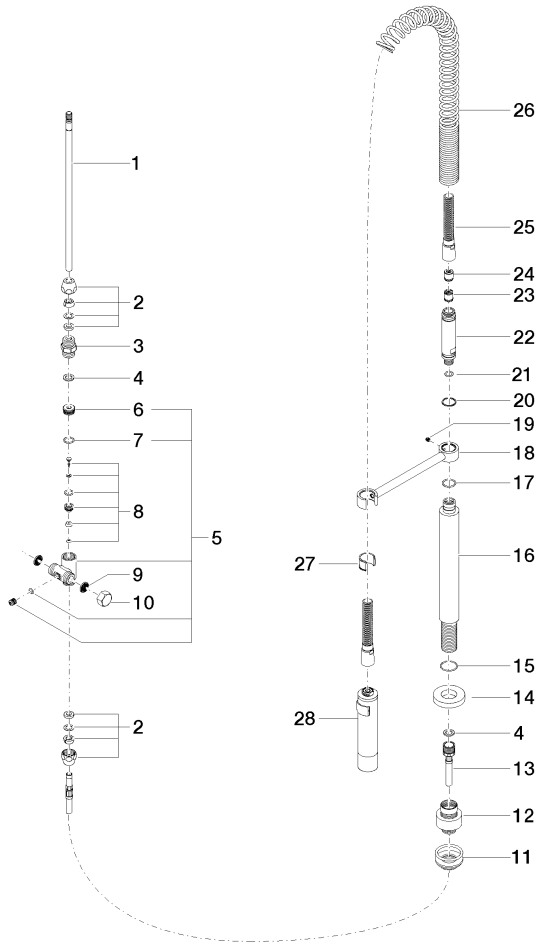

**Profi spray set - Platinum**

ELIO

27 789 970

Fits: ELIO, TARA, TARA ULTRA

- spray flow
- automatic diverter for spout/Profi spray set
- height of mixer 665 mm
- individual rosette diameter 55mm
- profi spray hole diameter 30mm
- sprayface with anti-scaling system
- lead-free

Can only be combined with 33826790, 32800790, 33826888, 32815888, 20815892, 33826875.

Intrinsic protection against back flow.

	Platinum	27 789 970-08
	Chrome	27 789 970-00
	Brushed Platinum	27 789 970-06
	Dark Chrome	27 789 970-19
	Brushed Chrome	27 789 970-93
	Brushed Dark Platinum	27 789 970-99

27 789 970

mm [inches]  
M 1:10

Flow rate chart

Certificates

LGA\_18901.

LGA\_28304.

Belgaqua\_22\_277\_2  
7\_3.

27 789 970

Parts for other finishes can be found here: [Chrome](#)

27 789 970

Spare parts list

No.	Item Number	Name	Quantity used	Delivery time
1	04 24 02 046 01-07	pipe	1	10
2	90 23 30 040 00-08	threaded connector	2	40
3	90 24 03 168 00 90	nipple	1	2
4	90 14 20 002 00 90	seal	2	2
5	90 17 09 046 10 90	diverter	1	2
6	09 24 04 112 10 90	nipple	1	2
7	90 14 10 033 00 90	seal	1	2
8	90 21 10 031 10 90	diverter	1	2
9	09 23 01 039 90	sieve	2	2
10	04 21 02 006 00 92	cap	1	2
11	04 23 10 004 03 90	fixing set	1	2
12	12 780 970 90	Extension set -	1	60
13	09 30 04 067 90	hose	1	2
14	09 28 10 064-08	rosette	1	40
15	09 14 10 120 90	seal	1	2
16	09 11 10 066 10-08	connection	1	40
17	09 14 10 031 90	seal	1	2
18	04 17 20 014 00-08	holder	1	40
19	09 31 11 049 90	pin	1	2
20	09 14 15 012 90	ring	1	2
21	09 14 10 003 90	seal	1	2
22	09 30 01 067 10-08	adaptor	1	40
23	90 23 01 141 00 90	back-flow preventer	1	2
24	09 23 01 046 90	back-flow preventer	1	2
25	90 30 02 065 00-08	hose	1	-
Spare part can no longer be ordered, please order the replacement item				
26	09 16 02 034 90	spring	1	2
27	90 18 40 035 00 90	sleeve	1	2
28	04 12 11 094 10-08	shower	1	40