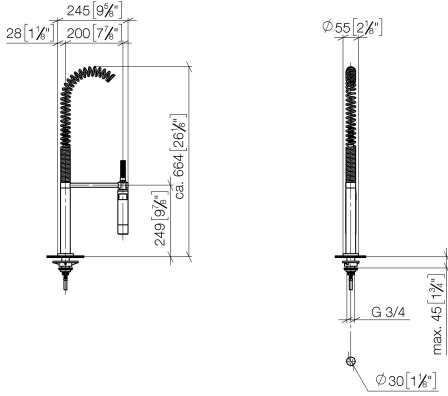

Profi spray set - Brushed Dark Platinum

ELIO

27 789 970

Fits: ELIO, TARA, TARA ULTRA

- spray flow
- automatic diverter for spout/Profi spray set
- height of mixer 665 mm
- individual rosette diameter 55mm
- profi spray hole diameter 30mm
- sprayface with anti-scaling system
- lead-free

Can only be combined with 33826790, 32800790, 33826888, 32815888, 20815892, 33826875.

Intrinsic protection against back flow.

	Brushed Dark Platinum	27 789 970-99
	Chrome	27 789 970-00
	Brushed Platinum	27 789 970-06
	Platinum	27 789 970-08
	Dark Chrome	27 789 970-19
	Brushed Chrome	27 789 970-93

27 789 970

mm [inches]
M 1:10

Flow rate chart

Certificates

LGA_18901.

Belgaqua_22_277_2
7_3.

27 789 970

Parts for other finishes can be found here: [Chrome](#)