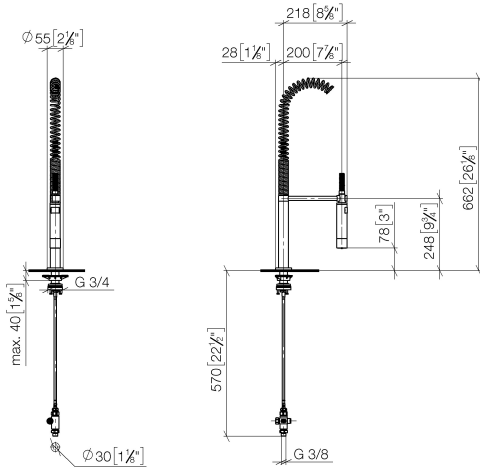

## Profi spray set - Brushed Platinum

---

27 799 970

- spray flow
- automatic diverter for spout/Profi spray set
- height of mixer 665 mm
- individual rosette diameter 55mm
- profi spray hole diameter 30mm
- sprayface with anti-scaling system
- lead-free

Can only be combined with 32815682, 33826861, 32815861, 33836888, 32816888, 20816892, 33836875, 32815875.

Intrinsic protection against back flow.

Operating unit can be positioned freely.

	Brushed Platinum	27 799 970-06
	Chrome	27 799 970-00
	Platinum	27 799 970-08
	Dark Chrome	27 799 970-19
	Brushed Chrome	27 799 970-93
	Brushed Dark Platinum	27 799 970-99

**Profi spray set - Brushed Platinum**

27 799 970

mm [inches]  
1:10

**Flow rate chart**

**Certificates**

LGA\_38647.

Belgaqua\_24-005-  
27\_3.

## Spare parts list

No.	Item Number	Name	Quantity used	Delivery time
1	90 17 09 046 12 90	diverter	1	2
2	90 24 03 250 00 90	nipple	1	2
3	04 23 10 004 03 90	fixing set	1	2
4	09 18 40 090 90	sleeve	1	2
5	04 30 04 104 00 90	hose	1	2
6	90 27 86 000 00-06	rosette	1	-
Spare part can no longer be ordered, please order the replacement item				
7	09 14 10 120 90	seal	1	2
8	09 14 10 031 90	seal	1	2
9	04 17 20 014 00-06	holder	1	10
10	09 31 11 049 90	pin	1	2
11	09 14 15 012 90	ring	1	2
12	09 14 10 003 90	seal	1	2
13	09 30 01 067 10-06	adaptor	1	10
14	90 23 01 141 00 90	back-flow preventer	1	2
15	09 23 01 046 90	back-flow preventer	1	2
16	90 30 02 065 00-06	hose	1	10
17	09 16 02 034 90	spring	1	2
18	90 18 40 035 00 90	sleeve	1	2
19	04 12 11 094 10-06	shower	1	10