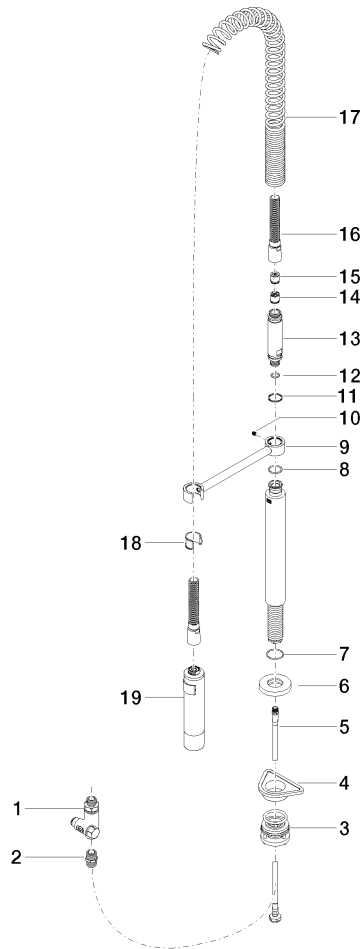

## Profi spray set - Brushed Platinum

---

27 799 970

- spray flow
- automatic diverter for spout/Profi spray set
- height of mixer 665 mm
- individual rosette diameter 55mm
- profi spray hole diameter 30mm
- sprayface with anti-scaling system
- lead-free

**Profi spray set - Brushed Platinum**

27 799 970

mm [inches]  
1:10

**Flow rate chart**

**Certificates**

LGA\_38647.

Belgaqua\_24-005-  
27\_3.

# Profi spray set - Brushed Platinum

27 799 970

Parts for other finishes can be found here: [Chrome](#)

## Spare parts list

No.	Item Number	Name	Quantity used	Delivery time
1	90 17 09 046 12 90	diverter	1	2
2	90 24 03 250 00 90	nipple	1	2
3	04 23 10 004 03 90	fixing set	1	2
4	09 18 40 090 90	sleeve	1	2
5	04 30 04 104 00 90	hose	1	2
6	90 27 86 000 00-06	rosette	1	-
Spare part can no longer be ordered, please order the replacement item				
7	09 14 10 120 90	seal	1	2
8	09 14 10 031 90	seal	1	2
9	04 17 20 014 00-06	holder	1	10
10	09 31 11 049 90	pin	1	2
11	09 14 15 012 90	ring	1	2
12	09 14 10 003 90	seal	1	2
13	09 30 01 067 10-06	adaptor	1	10
14	90 23 01 141 00 90	back-flow preventer	1	2
15	09 23 01 046 90	back-flow preventer	1	2
16	90 30 02 065 00-06	hose	1	10
17	09 16 02 034 90	spring	1	2
18	90 18 40 035 00 90	sleeve	1	2
19	04 12 11 094 10-06	shower	1	10