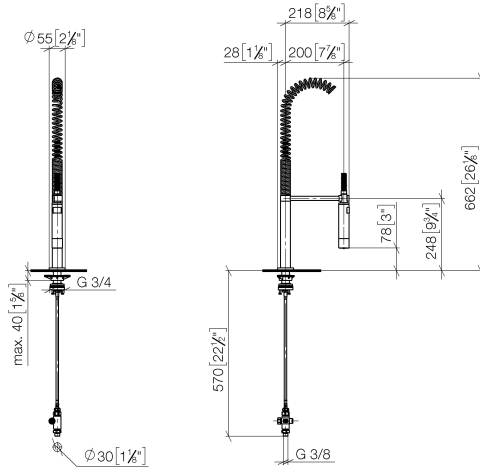

Profi spray set - Brushed Chrome

27 799 970

- spray flow
- automatic diverter for spout/Profi spray set
- height of mixer 665 mm
- individual rosette diameter 55mm
- profi spray hole diameter 30mm
- sprayface with anti-scaling system
- lead-free

Can only be combined with 32815682, 33826861, 32815861, 33836888, 32816888, 20816892, 33836875, 32815875.

Intrinsic protection against back flow.

Operating unit can be positioned freely.

	Brushed Chrome	27 799 970-93
	Chrome	27 799 970-00
	Brushed Platinum	27 799 970-06
	Platinum	27 799 970-08
	Dark Chrome	27 799 970-19
	Brushed Dark Platinum	27 799 970-99

Profi spray set - Brushed Chrome

27 799 970

mm [inches]
1:10

Flow rate chart

Certificates

LGA_38647.

Belgaqua_24-005-
27_3.

Profi spray set - Brushed Chrome