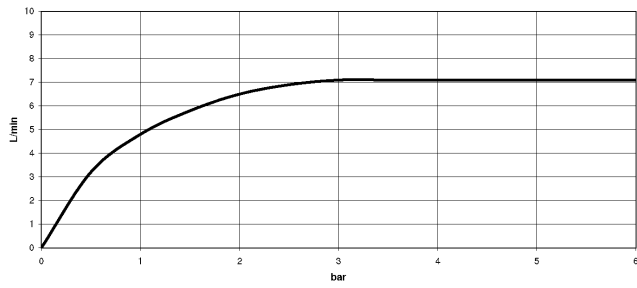

Can only be combined with 32815682, 33826861, 32815861, 33836888, 32816888, 20816892, 33836875, 32815875.

Intrinsic protection against back flow.

Operating unit can be positioned freely.

	Brushed Chrome	27 799 970-93
	Chrome	27 799 970-00
	Brushed Platinum	27 799 970-06
	Platinum	27 799 970-08
	Dark Chrome	27 799 970-19
	Brushed Dark Platinum	27 799 970-99

Profi spray set - Brushed Chrome

27 799 970

mm [inches]
1:10

Flow rate chart

Certificates

LGA_38647.

Belgaqua_24-005-
27_3.

Profi spray set - Brushed Chrome