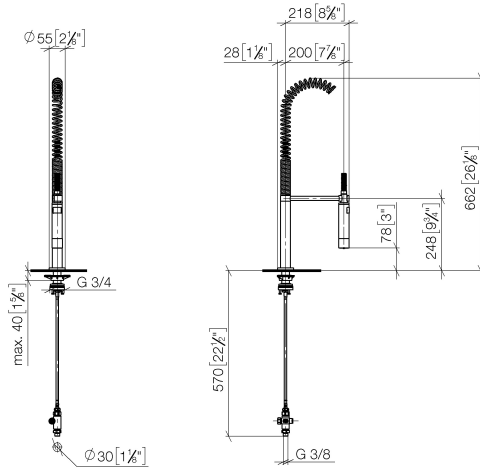

Profi spray set - Brushed Dark Platinum

27 799 970

- spray flow
- automatic diverter for spout/Profi spray set
- height of mixer 665 mm
- individual rosette diameter 55mm
- profi spray hole diameter 30mm
- sprayface with anti-scaling system
- lead-free

Can only be combined with 32815682, 33826861, 32815861, 33836888, 32816888, 20816892, 33836875, 32815875.

Intrinsic protection against back flow.

Operating unit can be positioned freely.

	Brushed Dark Platinum	27 799 970-99
	Chrome	27 799 970-00
	Brushed Platinum	27 799 970-06
	Platinum	27 799 970-08
	Dark Chrome	27 799 970-19
	Brushed Chrome	27 799 970-93

Profi spray set - Brushed Dark Platinum

27 799 970

mm [inches]
1:10

Flow rate chart

Certificates

LGA_38647.

Belgaqua_24-005-
27_3.

Profi spray set - Brushed Dark Platinum