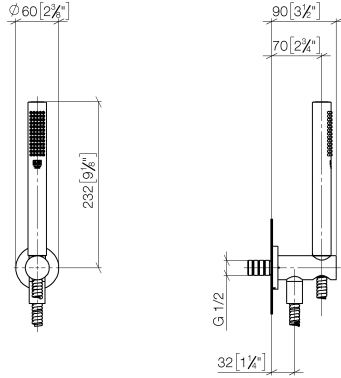

Hand shower set with integrated shower holder FlowReduce - Platinum

27 802 660 Product version from 10/1/2023

- COMPACT RAIN, max. flow rate 6.8 l/min (at 3 bar)
- with anti-scale system
- 3/8" shower outlet
- metal shower hose 1250mm with integrated anti-twist protection
- rosette Ø 60 mm
- 1/2" connection
- This product can help a building meet the requirements of Green Building Rating Systems, e.g. LEED®, BREEAM®, DGNB

Hand shower set with integrated shower holder FlowReduce - Platinum

27 802 660 Product version from 10/1/2023

Hand shower set with integrated shower holder FlowReduce - Platinum

27 802 660 Product version from 10/1/2023

mm [inches]

Flow rate chart

Codes & Standards

DIN 4109

ISO 3822

Ü-Zeichen

Hand shower set with integrated shower holder FlowReduce - Platinum

27 802 660 Product version from 10/1/2023

Certificates

LGA_29

Hand shower set with integrated shower holder FlowReduce - Platinum

27 802 660 Product version from 10/1/2023

Parts for other finishes can be found here: [Chrome](#)

Spare parts list

No.	Item Number	Name	Quantity used	Delivery time
1	90 12 11 140 41-08	shower	1	40
2	28 490 660-08	Wall elbow with integrated shower holder - Platinum	1	40
3	90 30 02 072 00-08	Metal shower hose 1/2" x 3/8" x 1250 mm - Platinum	1	40
4	90 14 20 026 00 90	seal	1	2