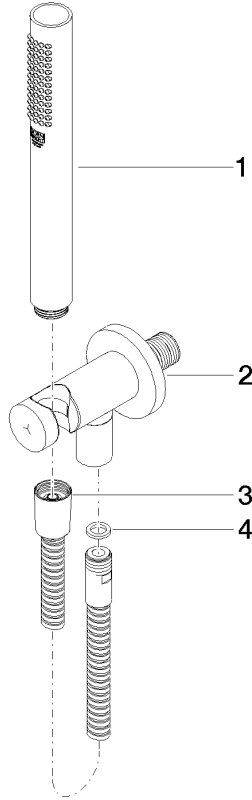

Hand shower set with integrated shower holder FlowReduce - Platinum

27 802 660 Product version from 10/1/2023

- COMPACT RAIN, max. flow rate 6.8 l/min (at 3 bar)
- with anti-scale system
- 3/8" shower outlet
- metal shower hose 1250mm with integrated anti-twist protection
- rosette Ø 60 mm
- 1/2" connection
- This product can help a building meet the requirements of Green Building Rating Systems, e.g. LEED®, BREEAM®, DGNB

Hand shower set with integrated shower holder FlowReduce - Platinum

27 802 660 Product version from 10/1/2023

Hand shower set with integrated shower holder FlowReduce - Platinum

27 802 660 Product version from 10/1/2023

mm [inches]

Flow rate chart

Codes & Standards

DIN 4109

ISO 3822

Ü-Zeichen

Hand shower set with integrated shower holder FlowReduce - Platinum

27 802 660 Product version from 10/1/2023

Certificates

LGA_29

Hand shower set with integrated shower holder FlowReduce - Platinum

27 802 660 Product version from 10/1/2023

Parts for other finishes can be found here: [Chrome](#)

Spare parts list

No.	Item Number	Name	Quantity used	Delivery time
1	90 12 11 140 41-08	shower	1	40
2	28 490 660-08	Wall elbow with integrated shower holder - Platinum	1	40
3	90 30 02 072 00-08	Metal shower hose 1/2" x 3/8" x 1250 mm - Platinum	1	40
4	90 14 20 026 00 90	seal	1	2