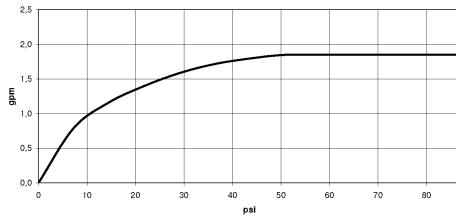

Hand shower set with integrated shower holder FlowReduce - Platinum

27 802 660 Product version from 10/1/2023

- COMPACT RAIN, max. flow rate 6.8 l/min (at 3 bar)
- with anti-scale system
- 3/8" shower outlet
- metal shower hose 1250mm with integrated anti-twist protection
- rosette Ø 60 mm
- 1/2" connection
- This product can help a building meet the requirements of Green Building Rating Systems, e.g. LEED®, BREEAM®, DGNB

Hand shower set with integrated shower holder FlowReduce - Platinum

27 802 660 Product version from 10/1/2023

Hand shower set with integrated shower holder FlowReduce - Platinum

27 802 660 Product version from 10/1/2023

mm [inches]

Flow rate chart

Codes & Standards

DIN 4109

ISO 3822

Ü-Zeichen

Hand shower set with integrated shower holder FlowReduce - Platinum

27 802 660 Product version from 10/1/2023