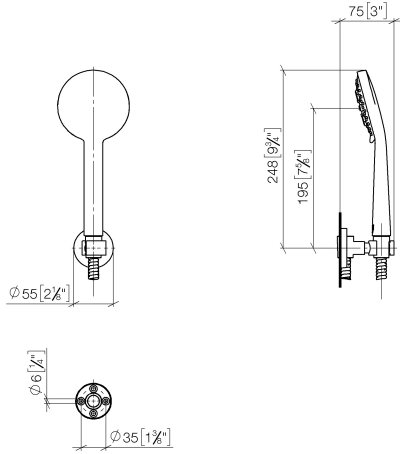

## EDITION PRO Hand shower set - Matte Black

---

27 805 626

- spray head Ø 100mm
- three settings: normal flow, soft flow, massage flow
- with anti-scale system
- metal shower hose 1250mm with integrated anti-twist protection
- shower holder rosette Ø 55mm
- max. flow 15 l/min
- WRAS 2304001

	Matte Black	27 805 626-33
	Chrome	27 805 626-00
	Brushed Chrome	27 805 626-93

**EDITION PRO Hand shower set - Matte Black**

27 805 626

mm [Inches]

**Flow rate chart**

**Certificates**

LGA\_29681.

LGA\_29984.

WRAS\_2304001.

**EDITION PRO Hand shower set - Matte Black**

27 805 626

Parts for other finishes can be found here: [Chrome](#)

**Spare parts list**

No.	Item Number	Name	Quantity used	Delivery time
1	28 018 626-33	EDITION PRO Hand shower - Matte Black	1	30
2	90 30 02 072 00-33	Metal shower hose 1/2" x 3/8" x 1250 mm - Matte Black	1	30
3	28 050 625-33	Wall bracket - Matte Black	1	10