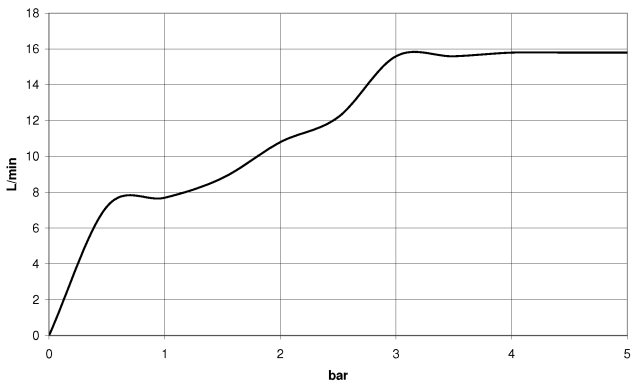

## EDITION PRO Hand shower set - Matte Black

---

27 805 626

- spray head Ø 100mm
- three settings: normal flow, soft flow, massage flow
- with anti-scale system
- metal shower hose 1250mm with integrated anti-twist protection
- shower holder rosette Ø 55mm
- max. flow 15 l/min
- WRAS 2304001

	Matte Black	27 805 626-33
	Chrome	27 805 626-00
	Brushed Chrome	27 805 626-93

**EDITION PRO Hand shower set - Matte Black**

27 805 626

mm [Inches]

**Flow rate chart**

**Certificates**

LGA\_29681.

LGA\_29984.