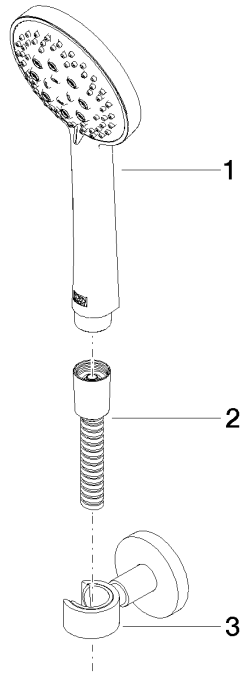

## EDITION PRO Hand shower set - Matte Black

---

27 805 626

- spray head Ø 100mm
- three settings: normal flow, soft flow, massage flow
- with anti-scale system
- metal shower hose 1250mm with integrated anti-twist protection
- shower holder rosette Ø 55mm
- max. flow 15 l/min
- WRAS 2304001

	Matte Black	27 805 626-33
	Chrome	27 805 626-00
	Brushed Chrome	27 805 626-93

**EDITION PRO Hand shower set - Matte Black**

27 805 626

mm [Inches]

**Flow rate chart**

**Certificates**

LGA\_29681.

LGA\_29984.

WRAS\_2304001.

**EDITION PRO Hand shower set - Matte Black**

27 805 626

Parts for other finishes can be found here: [Chrome](#)

**Spare parts list**

No.	Item Number	Name	Quantity used	Delivery time
1	28 018 626-33	EDITION PRO Hand shower - Matte Black	1	30
2	90 30 02 072 00-33	Metal shower hose 1/2" x 3/8" x 1250 mm - Matte Black	1	30
3	28 050 625-33	Wall bracket - Matte Black	1	10