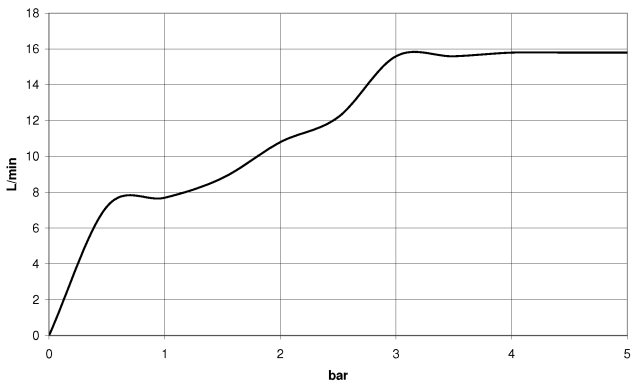

EDITION PRO Hand shower set - Brushed Chrome

27 805 626

- spray head Ø 100mm
- three settings: normal flow, soft flow, massage flow
- with anti-scale system
- metal shower hose 1250mm with integrated anti-twist protection
- shower holder rosette Ø 55mm
- max. flow 15 l/min
- WRAS 2304001

	Brushed Chrome	27 805 626-93
	Chrome	27 805 626-00
	Matte Black	27 805 626-33

EDITION PRO Hand shower set - Brushed Chrome

27 805 626

mm [Inches]

Flow rate chart

Certificates

LGA_29681.

LGA_29984.