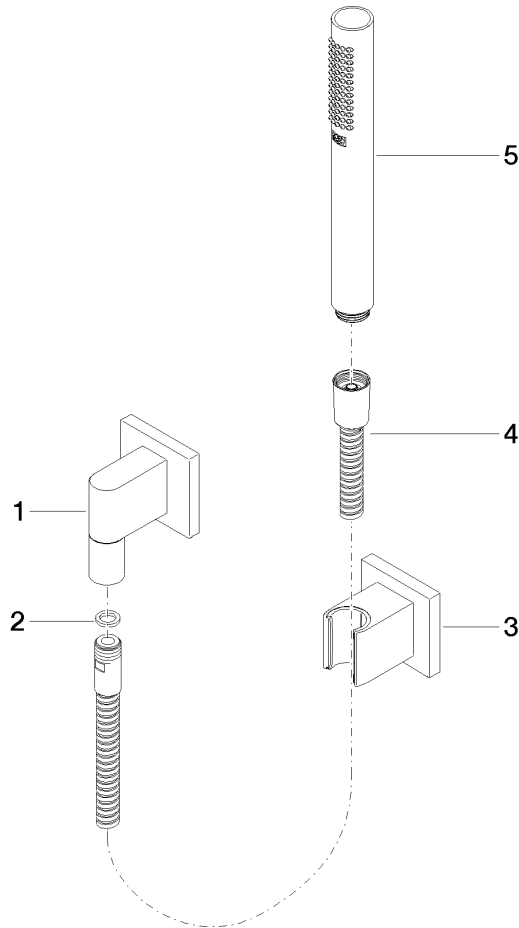

27 808 980

Fits: IMO, MEM, CL.1, CYO

- COMPACT RAIN, max. flow rate 15 l/min (at 3 bar)
- with anti-scale system
- 3/8" shower outlet
- rosette for wall elbow 60 x 60mm
- rosette for shower holder 60 x 60mm
- metal shower hose 1250mm with integrated anti-twist protection
- 1/2" wall elbow
- WRAS 2209005

Recommended miscellaneous

- Concealed wall elbow -** 35 085 970 90
- max. recess depth 163 mm
  - min. recess depth 90 mm

Hand shower set with individual rosettes - Brushed Durabrass (23kt Gold)

---

IMO

27 808 980

27 808 980

mm [inches]

Flow rate chart

Certificates

LGA\_29985. Belgaqua\_22\_280\_2 WRAS\_2209005.  
7\_7.

27 808 980

**Spare parts list**

| No. | Item Number        | Name   | Quantity used | Delivery time |
|-----|--------------------|--|---------------|---------------|
| 1   | 28 450 980-28      | Wall elbow - Brushed Durabron (23kt Gold)                              | 1             | 20            |
| 2   | 90 14 20 026 00 90 | seal   | 1             | 2             |
| 3   | 28 050 980-28      | Wall bracket - Brushed Durabron (23kt Gold)                            | 1             | 20            |
| 4   | 90 30 02 072 00-28 | Metal shower hose 1/2" x 3/8" x 1250 mm - Brushed Durabron (23kt Gold) | 1             | 20            |
| 5   | 90 12 11 152 00-28 | shower   | 1             | -             |