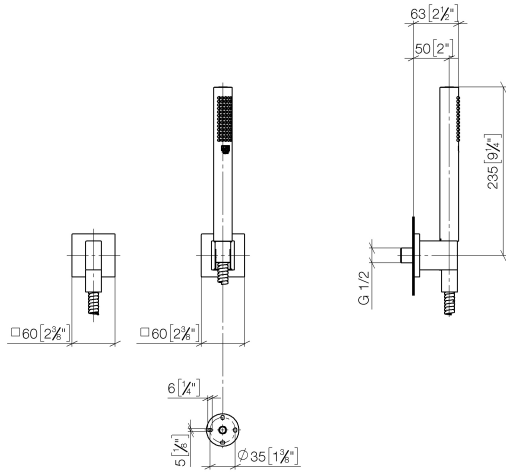

27 808 980

Fits: IMO, MEM, CL.1, CYO

- COMPACT RAIN, max. flow rate 15 l/min (at 3 bar)
- with anti-scale system
- 3/8" shower outlet
- rosette for wall elbow 60 x 60mm
- rosette for shower holder 60 x 60mm
- metal shower hose 1250mm with integrated anti-twist protection
- 1/2" wall elbow
- WRAS 2209005

Recommended miscellaneous

- Concealed wall elbow -** 35 085 970 90
- max. recess depth 163 mm
  - min. recess depth 90 mm

Hand shower set with individual rosettes - Brushed Durabrass (23kt Gold)

---

IMO

27 808 980

27 808 980

mm [inches]

Flow rate chart

Certificates

LGA\_29985. Belgaqua\_22\_280\_2 WRAS\_2209005.  
7\_7.

27 808 980

**Spare parts list**

| No. | Item Number        | Name   | Quantity used | Delivery time |
|-----|--------------------|--|---------------|---------------|
| 1   | 28 450 980-28      | Wall elbow - Brushed Durabron (23kt Gold)                              | 1             | 20            |
| 2   | 90 14 20 026 00 90 | seal   | 1             | 2             |
| 3   | 28 050 980-28      | Wall bracket - Brushed Durabron (23kt Gold)                            | 1             | 20            |
| 4   | 90 30 02 072 00-28 | Metal shower hose 1/2" x 3/8" x 1250 mm - Brushed Durabron (23kt Gold) | 1             | 20            |
| 5   | 90 12 11 152 00-28 | shower   | 1             | -             |