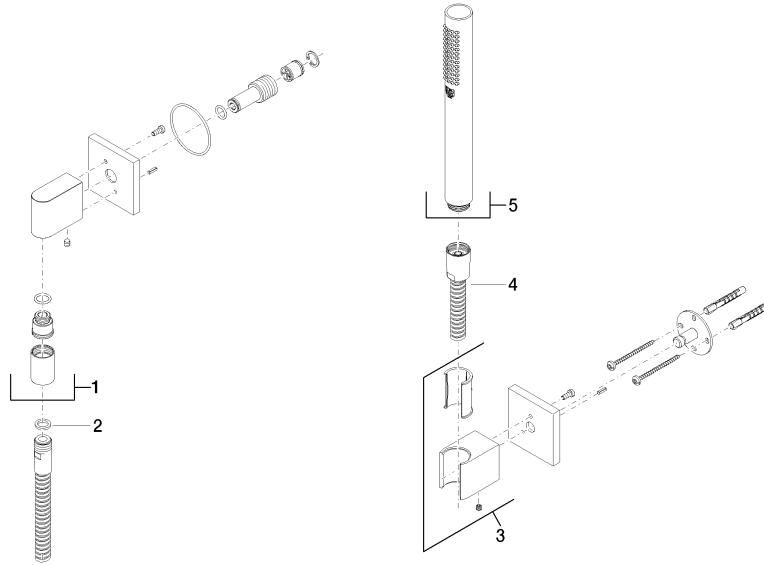

27 808 980

Product version up to 6/3/2020

Product version from 6/3/2020