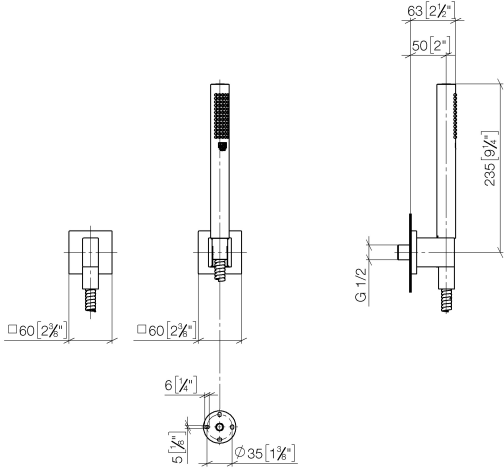

**Hand shower set with individual rosettes - Brushed Chrome**

IMO

27 808 980

Fits: IMO, MEM, CL.1, CYO

- COMPACT RAIN, max. flow rate 15 l/min (at 3 bar)
- with anti-scale system
- 3/8" shower outlet
- rosette for wall elbow 60 x 60mm
- rosette for shower holder 60 x 60mm
- metal shower hose 1250mm with integrated anti-twist protection
- 1/2" wall elbow
- WRAS 2209005

**Recommended miscellaneous**

- Concealed wall elbow -**
- max. recess depth 163 mm
  - min. recess depth 90 mm

35 085 970 90

27 808 980

mm [inches]

Flow rate chart

Codes & Standards

DIN 4109