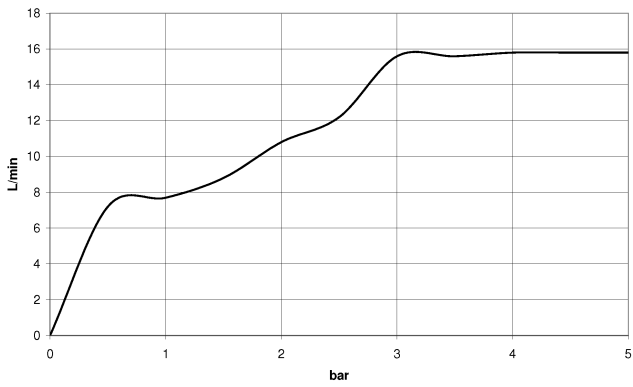

**Hand shower set with individual rosettes - Brushed Chrome**

IMO

27 808 980

Fits: IMO, MEM, CL.1, CYO

- COMPACT RAIN, max. flow rate 15 l/min (at 3 bar)
- with anti-scale system
- 3/8" shower outlet
- rosette for wall elbow 60 x 60mm
- rosette for shower holder 60 x 60mm
- metal shower hose 1250mm with integrated anti-twist protection
- 1/2" wall elbow
- WRAS 2209005

**Recommended miscellaneous**

- Concealed wall elbow -**
- max. recess depth 163 mm
  - min. recess depth 90 mm

35 085 970 90

27 808 980

mm [inches]

Flow rate chart

Codes & Standards

DIN 4109