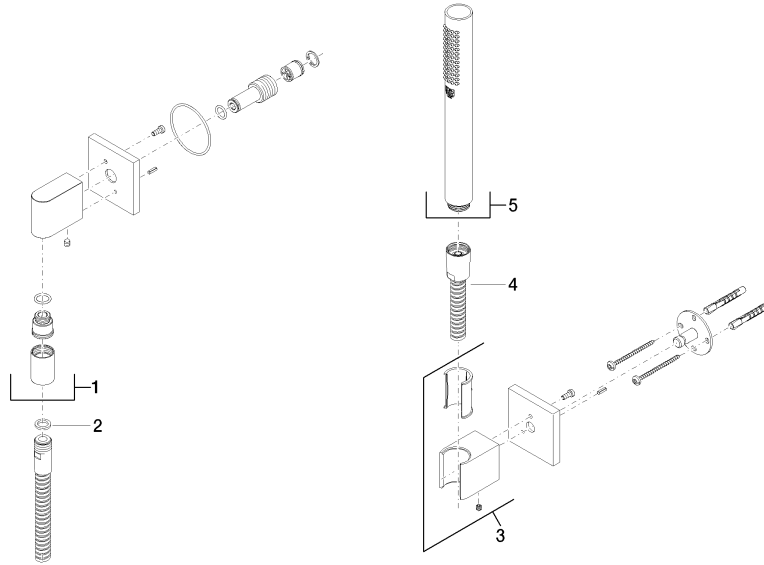

Hand shower set with individual rosettes - Brushed Dark Platinum

IMO

27 808 980

Fits: IMO, MEM, CL.1, CYO

- COMPACT RAIN, max. flow rate 15 l/min (at 3 bar)
- with anti-scale system
- 3/8" shower outlet
- rosette for wall elbow 60 x 60mm
- rosette for shower holder 60 x 60mm
- metal shower hose 1250mm with integrated anti-twist protection
- 1/2" wall elbow
- WRAS 2209005

Recommended miscellaneous

Concealed wall elbow - 35 085 970 90

- max. recess depth 163 mm
- min. recess depth 90 mm

27 808 980

mm [inches]

Flow rate chart

Codes & Standards

DIN 4109

Certificates

LGA_29

WRAS_2209

Belgaqua_22_280_2

27 808 980

Product version up to 6/3/2020

Product version from 6/3/2020

Hand shower set with individual rosettes - Brushed Dark Platinum

IMO

27 808 980

Spare parts list

Product version up to 6/3/2020

Product version from 6/3/2020

No.	Item Number	Name	Quantity used	Delivery time
	28 450 980-99	Wall elbow - Brushed Dark Platinum	5	30