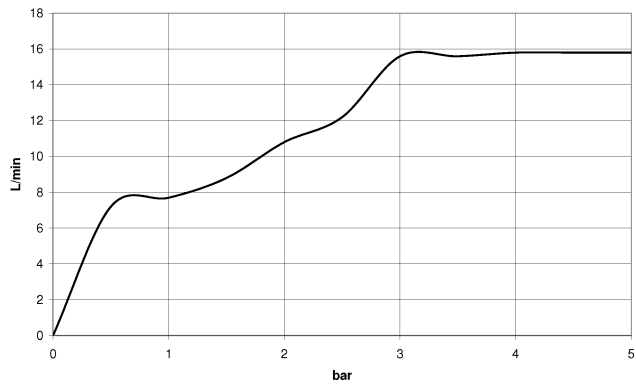

Hand shower set with individual rosettes - Brushed Dark Platinum

IMO

27 808 980

Fits: IMO, MEM, CL.1, CYO

- COMPACT RAIN, max. flow rate 15 l/min (at 3 bar)
- with anti-scale system
- 3/8" shower outlet
- rosette for wall elbow 60 x 60mm
- rosette for shower holder 60 x 60mm
- metal shower hose 1250mm with integrated anti-twist protection
- 1/2" wall elbow
- WRAS 2209005

Recommended miscellaneous

Concealed wall elbow - 35 085 970 90

- max. recess depth 163 mm
- min. recess depth 90 mm

27 808 980

mm [inches]

Flow rate chart

Codes & Standards

DIN 4109