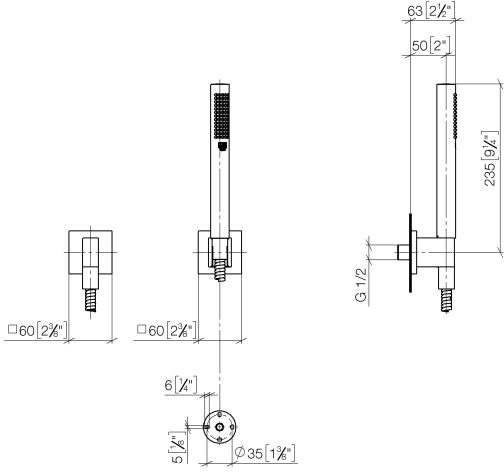

Hand shower set with individual rosettes - Brushed Dark Platinum

IMO

27 808 980

Fits: IMO, MEM, CL.1, CYO

- COMPACT RAIN, max. flow rate 15 l/min (at 3 bar)
- with anti-scale system
- 3/8" shower outlet
- rosette for wall elbow 60 x 60mm
- rosette for shower holder 60 x 60mm
- metal shower hose 1250mm with integrated anti-twist protection
- 1/2" wall elbow
- WRAS 2209005

Recommended miscellaneous

Concealed wall elbow - 35 085 970 90

- max. recess depth 163 mm
- min. recess depth 90 mm

27 808 980

mm [inches]

Flow rate chart

Codes & Standards

DIN 4109

EN 1717

ISO 3822

Scottish Water
Byelaws

UK Water Supply
Regulations

Ü-Zeichen

Hand shower set with individual rosettes - Brushed Dark Platinum

IMO

27 808 980

IMO

27 808 980

Spare parts list

Product version up to 6/3/2020

Product version from 6/3/2020

No.	Item Number	Name	Quantity used	Delivery time
	28 450 980-99	Wall elbow - Brushed Dark Platinum	5	30