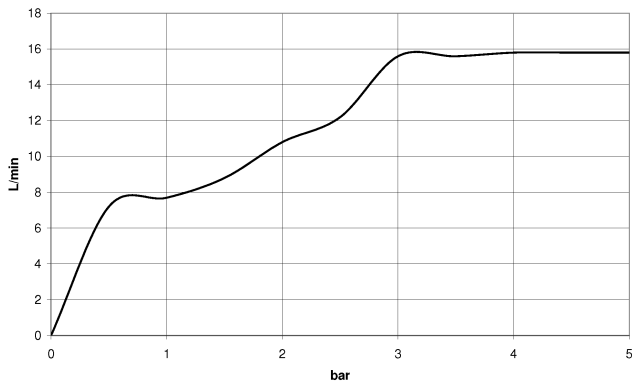

**Hand shower set with individual rosettes with volume control - Champagne (22kt Gold)**

IMO

27 809 985

Fits: IMO, MEM, CL.1, CYO

- COMPACT RAIN, max. flow rate 15 l/min (at 3 bar)
- with volume control
- with anti-scale system
- 3/8" shower outlet
- rosette for wall elbow 60 x 60mm
- rosette for shower holder 60 x 60mm
- metal shower hose 1250mm with integrated anti-twist protection
- 1/2" wall elbow
- WRAS 2207026

**Recommended miscellaneous**

**Concealed wall elbow -**

35 085 970 90

- max. recess depth 163 mm
- min. recess depth 90 mm

27 809 985  
mm [inches]

Flow rate chart

Certificates

WRAS\_2207026. LGA\_29985.