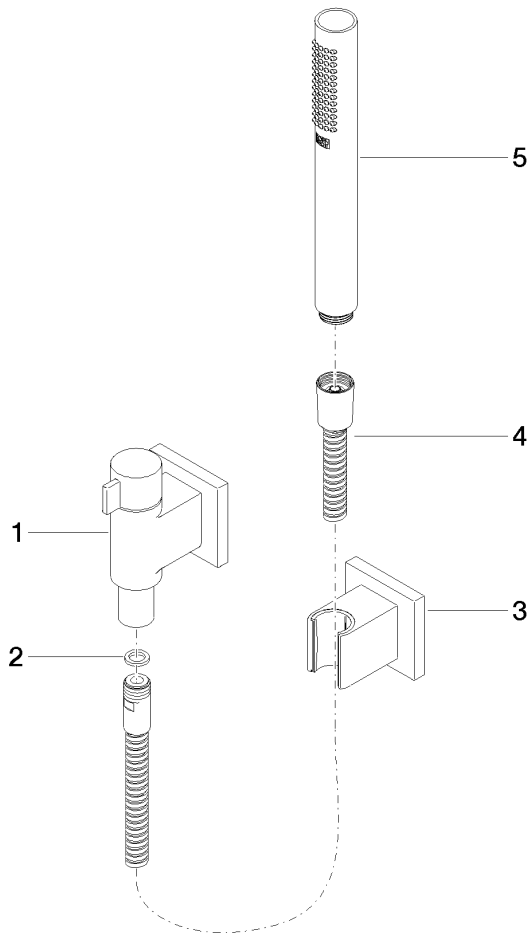

**Hand shower set with individual rosettes with volume control - Champagne (22kt Gold)**

IMO

27 809 985

Fits: IMO, MEM, CL.1, CYO

- COMPACT RAIN, max. flow rate 15 l/min (at 3 bar)
- with volume control
- with anti-scale system
- 3/8" shower outlet
- rosette for wall elbow 60 x 60mm
- rosette for shower holder 60 x 60mm
- metal shower hose 1250mm with integrated anti-twist protection
- 1/2" wall elbow
- WRAS 2207026

**Recommended miscellaneous**

**Concealed wall elbow -**

35 085 970 90

- max. recess depth 163 mm
- min. recess depth 90 mm

27 809 985  
mm [inches]

Flow rate chart

Certificates

WRAS\_2207026. LGA\_29985.

### Spare parts list

No.	Item Number	Name	Quantity used	Delivery time
1	28 451 985-47	connection	1	-
Spare part can no longer be ordered, please order the replacement item				
2	90 14 20 026 00 90	seal	1	2
3	28 050 980-47	Wall bracket - Champagne (22kt Gold)	1	30
4	90 30 02 072 00-47	Metal shower hose 1/2" x 3/8" x 1250 mm - Champagne (22kt Gold)	1	30
5	90 12 11 152 00-47	shower	1	-
Spare part can no longer be ordered, please order the replacement item				