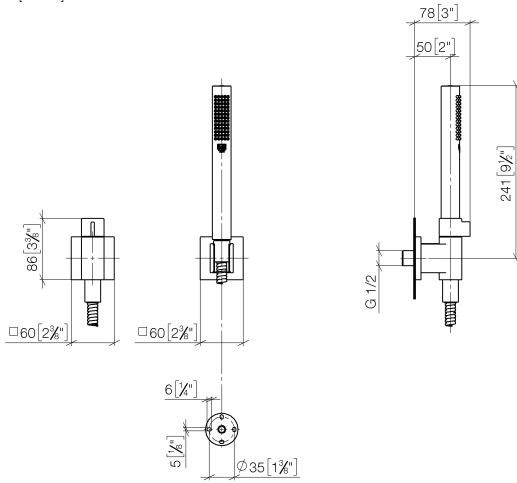

**Hand shower set with individual rosettes with volume control - Champagne (22kt Gold)**

IMO

27 809 985

Fits: IMO, MEM, CL.1, CYO

- COMPACT RAIN, max. flow rate 15 l/min (at 3 bar)
- with volume control
- with anti-scale system
- 3/8" shower outlet
- rosette for wall elbow 60 x 60mm
- rosette for shower holder 60 x 60mm
- metal shower hose 1250mm with integrated anti-twist protection
- 1/2" wall elbow
- WRAS 2207026

**Recommended miscellaneous**

**Concealed wall elbow -**

35 085 970 90

- max. recess depth 163 mm
- min. recess depth 90 mm

27 809 985  
mm [inches]

Flow rate chart

Certificates

WRAS\_2207026. LGA\_29985.

### Spare parts list

No.	Item Number	Name	Quantity used	Delivery time
1	28 451 985-47	connection	1	-
Spare part can no longer be ordered, please order the replacement item				
2	90 14 20 026 00 90	seal	1	2
3	28 050 980-47	Wall bracket - Champagne (22kt Gold)	1	30
4	90 30 02 072 00-47	Metal shower hose 1/2" x 3/8" x 1250 mm - Champagne (22kt Gold)	1	30
5	90 12 11 152 00-47	shower	1	-
Spare part can no longer be ordered, please order the replacement item				