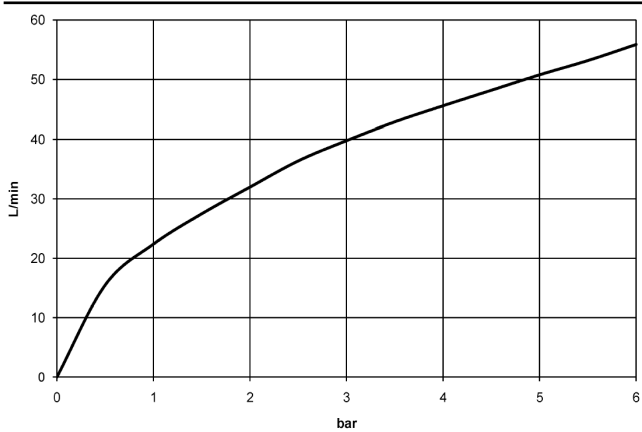

**Required miscellaneous**

- WATER TUBE Kneipp hose white** 28 285 979-00
- 2000 mm - Chrome**
- with holding ring
  - hose nozzle with sleeve M33

27 821 979  
mm [inches]

**Flow rate chart**

**Certificates**