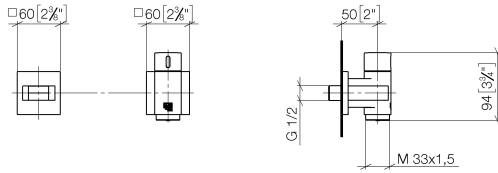

**WATER TUBE Kneipp wall elbow with hose holder with individual rosettes - Chrome**

IMO

27 821 979

Fits: IMO, MEM, CL.1, CYO

- LAMINAR FLOW, max. flow rate 15 l/min (at 3 bar)
- with volume control
- rosette 60 x 60 mm
- holder for Kneipp hose
- 1/2" wall elbow
- without hose

**Recommended miscellaneous**

- Concealed wall elbow -** 35 085 970 90
- max. recess depth 163 mm
  - min. recess depth 90 mm

**Required miscellaneous**

- WATER TUBE Kneipp hose black** 28 286 979-00
- 2000 mm - Chrome**
- with holding ring
  - hose nozzle with sleeve M33

**Required miscellaneous**

- WATER TUBE Kneipp hose white** 28 285 979-00
- 2000 mm - Chrome**
- with holding ring
  - hose nozzle with sleeve M33

27 821 979  
mm [inches]

**Flow rate chart**

**Certificates**