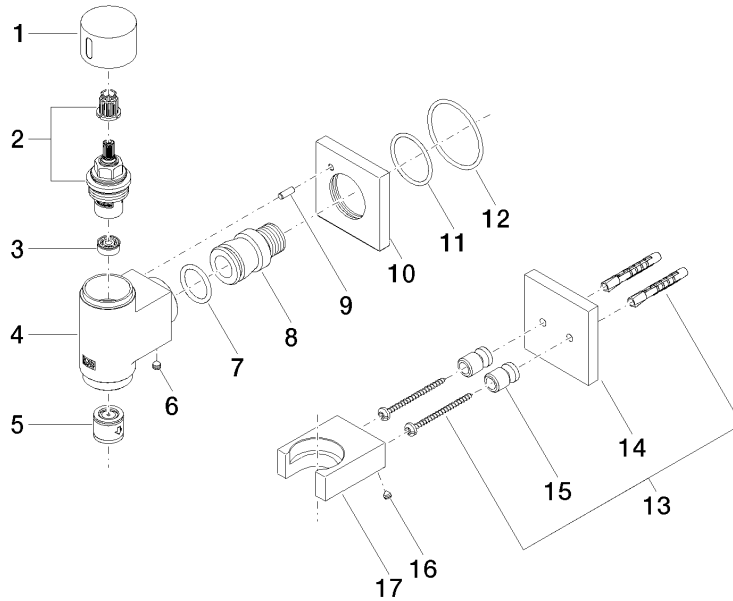

**WATER TUBE Kneipp wall elbow with hose holder with individual rosettes - Chrome**

IMO

27 821 979

Fits: IMO, MEM, CL.1, CYO

- LAMINAR FLOW, max. flow rate 15 l/min (at 3 bar)
- with volume control
- rosette 60 x 60 mm
- holder for Kneipp hose
- 1/2" wall elbow
- without hose

**Recommended miscellaneous**

- Concealed wall elbow -** 35 085 970 90
- max. recess depth 163 mm
  - min. recess depth 90 mm

**Required miscellaneous**

- WATER TUBE Kneipp hose black** 28 286 979-00
- 2000 mm - Chrome**
- with holding ring
  - hose nozzle with sleeve M33

**Required miscellaneous**

- WATER TUBE Kneipp hose white** 28 285 979-00
- 2000 mm - Chrome**
- with holding ring
  - hose nozzle with sleeve M33

27 821 979  
mm [inches]

**Flow rate chart**

**Certificates**

### Spare parts list

No.	Item Number	Name	Quantity used	Delivery time
1	09 20 97 021-00	handle	1	10
2	90 90 03 145 00 90	top	1	2
3	90 23 01 146 00 90	flow reducer	1	2
4	09 11 03 135-00	connection	1	60
5	90 23 01 045 00 90	back-flow preventer	1	2
6	90 31 11 112 00 90	pin	1	2
7	09 14 10 081 90	seal	1	2
8	09 24 03 151 90	nipple	1	2
9	09 31 11 040 90	pin	1	2
10	09 27 97 021-00	rosette	1	10
11	09 14 10 119 90	seal	1	2
12	90 14 10 049 00 90	seal	1	2
13	05 30 31 025 00 90	fixing set	1	2
14	09 27 97 022-00	rosette	1	10
15	08 17 20 726 90	holder	2	2
16	09 31 11 148 90	pin	2	2
17	09 17 20 023-00	holder	1	10