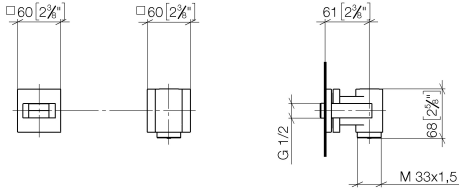

**WATER TUBE Kneipp wall elbow with individual rosettes with hose holder -
Brushed Durabron (23kt Gold)**

IMO

27 822 979

Fits: IMO, MEM, CL.1, CYO

- laminar flow
- Max. flow rate l/min (at 3 bar)
- rosette 60 x 60 mm
- holder for Kneipp hose
- 1/2" wall elbow
- without hose

Recommended miscellaneous

Concealed wall elbow - 35 085 970 90
 •max. recess depth 163 mm
 •min. recess depth 90 mm

Required miscellaneous

WATER TUBE Kneipp hose black 2000 mm - Brushed Durabron (23kt Gold) 28 286 979-28
 •with holding ring
 •hose nozzle with sleeve M33

IMO

27 822 979
mm [inches]

Flow rate chart

Codes & Standards

EN 1717

WATER TUBE Kneipp wall elbow with individual rosettes with hose holder -
Brushed Durabronze (23kt Gold)

IMO

27 822 979