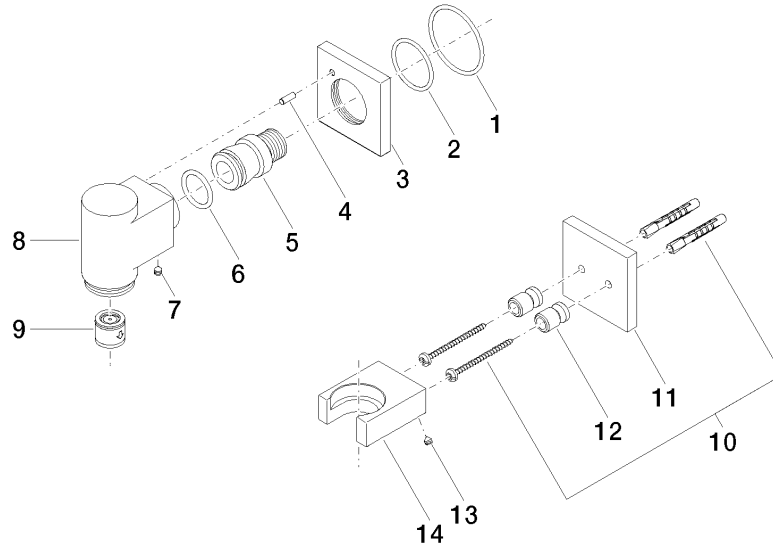

IMO

27 822 979
mm [inches]

Flow rate chart

Codes & Standards

EN 1717

WATER TUBE Kneipp wall elbow with individual rosettes with hose holder -
Brushed Durabronze (23kt Gold)

IMO

27 822 979

Certificates

Belgaqua_22_280_2

WATER TUBE Kneipp wall elbow with individual rosettes with hose holder -
Brushed Durabronze (23kt Gold)

27 822 979

Product version from 3/12/2018

WATER TUBE Kneipp wall elbow with individual rosettes with hose holder -
Brushed Durabronze (23kt Gold)