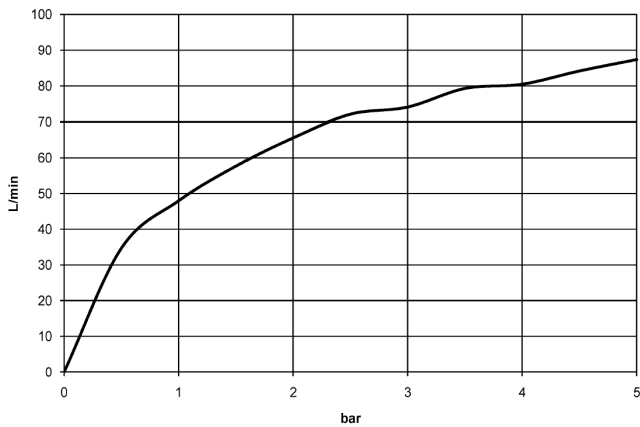

**WATER TUBE Kneipp wall elbow with individual rosettes with hose holder -
Brushed Durabron (23kt Gold)**

IMO

27 822 979

Fits: IMO, MEM, CL.1, CYO

- laminar flow
- Max. flow rate l/min (at 3 bar)
- rosette 60 x 60 mm
- holder for Kneipp hose
- 1/2" wall elbow
- without hose

IMO

27 822 979
mm [inches]

Flow rate chart

Codes & Standards

EN 1717

WATER TUBE Kneipp wall elbow with individual rosettes with hose holder -
Brushed Durabronze (23kt Gold)

IMO

27 822 979