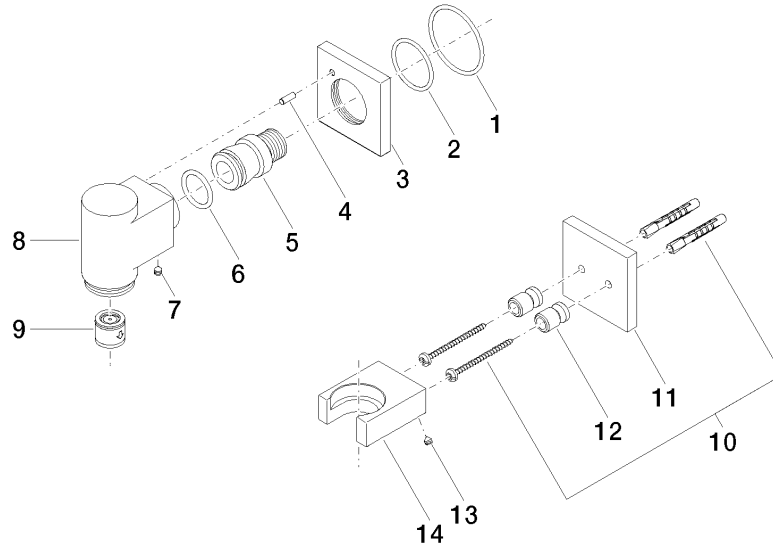

IMO

27 822 979
mm [inches]

Flow rate chart

Codes & Standards

EN 1717

WATER TUBE Kneipp wall elbow with individual rosettes with hose holder -
Brushed Champagne (22kt Gold)

IMO

27 822 979

Certificates

Belgaqua_22_280_2

WATER TUBE Kneipp wall elbow with individual rosettes with hose holder -
Brushed Champagne (22kt Gold)

27 822 979

Product version from 3/12/2018

WATER TUBE Kneipp wall elbow with individual rosettes with hose holder -
Brushed Champagne (22kt Gold)