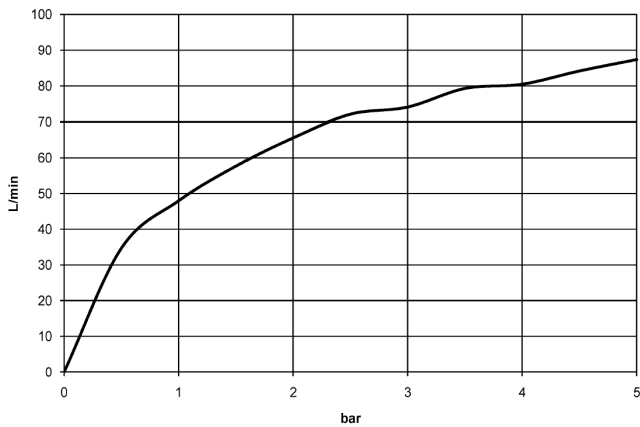

**WATER TUBE Kneipp wall elbow with individual rosettes with hose holder -
Brushed Champagne (22kt Gold)**

IMO

27 822 979

Fits: IMO, MEM, CL.1, CYO

- laminar flow
- Max. flow rate l/min (at 3 bar)
- rosette 60 x 60 mm
- holder for Kneipp hose
- 1/2" wall elbow
- without hose

IMO

27 822 979
mm [inches]

Flow rate chart

Codes & Standards

EN 1717

WATER TUBE Kneipp wall elbow with individual rosettes with hose holder -
Brushed Champagne (22kt Gold)

IMO

27 822 979