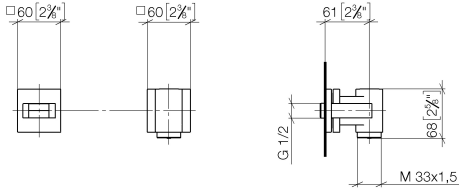

**WATER TUBE Kneipp wall elbow with individual rosettes with hose holder -
Brushed Champagne (22kt Gold)**

IMO

27 822 979

Fits: IMO, MEM, CL.1, CYO

- laminar flow
- Max. flow rate l/min (at 3 bar)
- rosette 60 x 60 mm
- holder for Kneipp hose
- 1/2" wall elbow
- without hose

Recommended miscellaneous

Concealed wall elbow - 35 085 970 90
 •max. recess depth 163 mm
 •min. recess depth 90 mm

Required miscellaneous

WATER TUBE Kneipp hose white 2000 mm - Brushed Champagne (22kt Gold) 28 285 979-46
 •with holding ring
 •hose nozzle with sleeve M33

IMO

27 822 979
mm [inches]

Flow rate chart

Codes & Standards

EN 1717

WATER TUBE Kneipp wall elbow with individual rosettes with hose holder -
Brushed Champagne (22kt Gold)

IMO

27 822 979