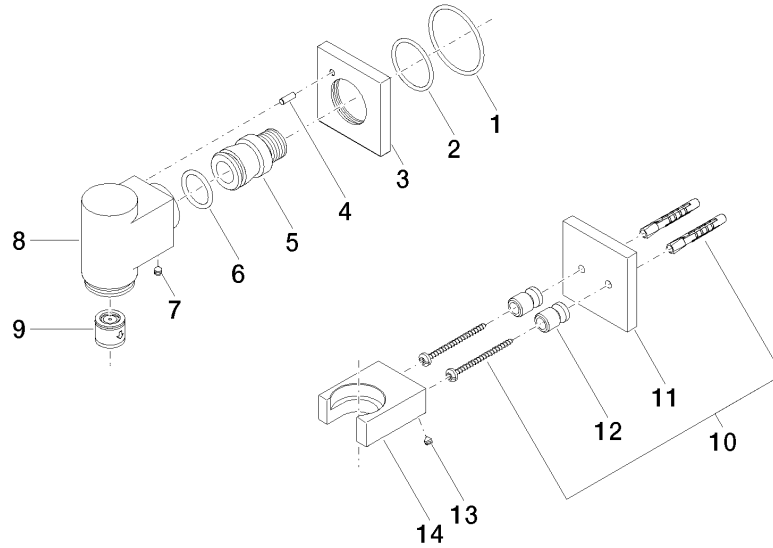

IMO

27 822 979  
mm [inches]

**Flow rate chart**

**Codes & Standards**

EN 1717

WATER TUBE Kneipp wall elbow with individual rosettes with hose holder -  
Champagne (22kt Gold)

---

IMO

27 822 979

Certificates

---

Belgaqua\_22\_280\_2

WATER TUBE Kneipp wall elbow with individual rosettes with hose holder -  
Champagne (22kt Gold)

27 822 979

Product version from 3/12/2018

WATER TUBE Kneipp wall elbow with individual rosettes with hose holder -  
Champagne (22kt Gold)