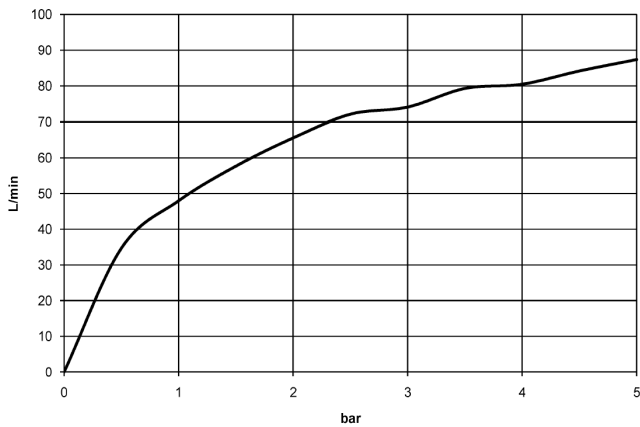

**WATER TUBE Kneipp wall elbow with individual rosettes with hose holder -  
Champagne (22kt Gold)**

IMO

27 822 979

Fits: IMO, MEM, CL.1, CYO

- laminar flow
- Max. flow rate l/min (at 3 bar)
- rosette 60 x 60 mm
- holder for Kneipp hose
- 1/2" wall elbow
- without hose

Intrinsic protection against back flow.

Product change as of 1.4.2023: max. flow 15 l/min

|  |                                |               |
|--|--------------------------------|---------------|
|    | Champagne (22kt Gold)          | 27 822 979-47 |
|    | Chrome                         | 27 822 979-00 |
|    | Brushed Platinum               | 27 822 979-06 |
|    | Platinum                       | 27 822 979-08 |
|    | Dark Chrome                    | 27 822 979-19 |
|    | Brushed Durabronze (23kt Gold) | 27 822 979-28 |
|    | Matte Black                    | 27 822 979-33 |
|    | Brushed Champagne (22kt Gold)  | 27 822 979-46 |
|   | Brushed Chrome                 | 27 822 979-93 |
|  | Brushed Dark Platinum          | 27 822 979-99 |

**Recommended miscellaneous**

- Concealed wall elbow -** 35 085 970 90
- max. recess depth 163 mm
  - min. recess depth 90 mm

**Required miscellaneous**

- WATER TUBE Kneipp hose white** 28 285 979-47  
**2000 mm - Champagne (22kt Gold)**
- with holding ring
  - hose nozzle with sleeve M33

IMO

27 822 979  
mm [inches]

**Flow rate chart**

**Codes & Standards**

EN 1717

WATER TUBE Kneipp wall elbow with individual rosettes with hose holder -  
Champagne (22kt Gold)

---

IMO