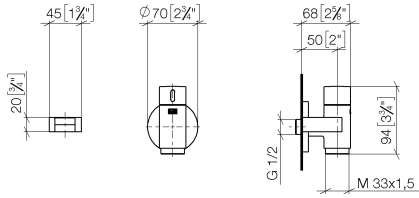

WATER TUBE Kneipp wall elbow with hose holder with individual rosettes - Chrome

LULU

27 823 979

Fits: LULU, MADISON, TARA, LISSÉ, VAIA, META

- LAMINAR FLOW, max. flow rate 15 l/min (at 3 bar)
- with volume control
- rosette Ø 60 mm
- holder for Kneipp hose
- 1/2" wall elbow
- without hose

Recommended miscellaneous

	Concealed wall elbow - ● max. recess depth 163 mm ● min. recess depth 90 mm	35 085 970 90
--	--	---------------

Required miscellaneous

	WATER TUBE Kneipp hose black 2000 mm - Chrome ● with holding ring ● hose nozzle with sleeve M33	28 286 979-00
--	--	---------------

LULU

27 823 979
mm [inches]

Flow rate chart

WATER TUBE Kneipp wall elbow with hose holder with individual rosettes -
Chrome

LULU

27 823 979

Product version from 10/1/2023

WATER TUBE Kneipp wall elbow with hose holder with individual rosettes -
Chrome