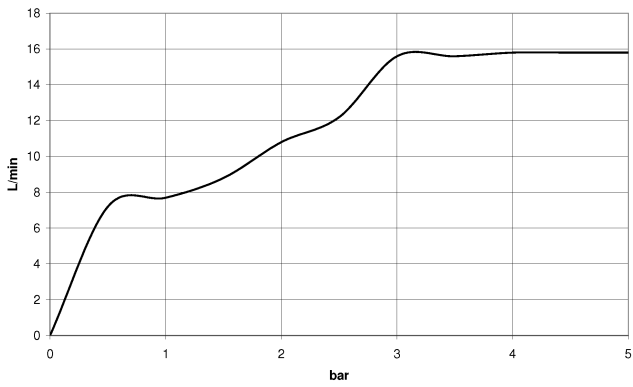

WATER TUBE Kneipp wall elbow with hose holder with individual rosettes - Chrome

LULU

27 823 979

Fits: LULU, MADISON, TARA, LISSÉ, VAIA, META

- LAMINAR FLOW, max. flow rate 15 l/min (at 3 bar)
- with volume control
- rosette Ø 60 mm
- holder for Kneipp hose
- 1/2" wall elbow
- without hose

LULU

27 823 979
mm [inches]

Flow rate chart

WATER TUBE Kneipp wall elbow with hose holder with individual rosettes -
Chrome

LULU

27 823 979

Product version from 10/1/2023

WATER TUBE Kneipp wall elbow with hose holder with individual rosettes -
Chrome