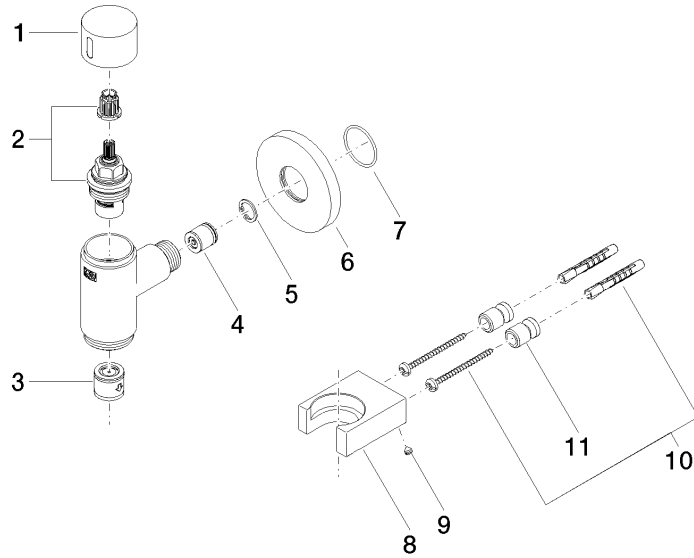

Recommended miscellaneous

	Concealed wall elbow - ● max. recess depth 163 mm ● min. recess depth 90 mm	35 085 970 90
--	--	---------------

Required miscellaneous

	WATER TUBE Kneipp hose black 2000 mm - Chrome ● with holding ring ● hose nozzle with sleeve M33	28 286 979-00
--	--	---------------

Required miscellaneous

	WATER TUBE Kneipp hose white 2000 mm - Chrome ● with holding ring ● hose nozzle with sleeve M33	28 285 979-00
--	--	---------------

**WATER TUBE Kneipp wall elbow with hose holder with individual rosettes -
Chrome**

LULU

27 823 979
mm [inches]

Flow rate chart

WATER TUBE Kneipp wall elbow with hose holder with individual rosettes -
Chrome

LULU

27 823 979

Product version from 10/1/2023

WATER TUBE Kneipp wall elbow with hose holder with individual rosettes -
Chrome

LULU

27 823 979

Spare parts list

Product version from 10/1/2023

No.	Item Number	Name	Quantity used	Delivery time
	09 20 97 021-00	handle	11	10