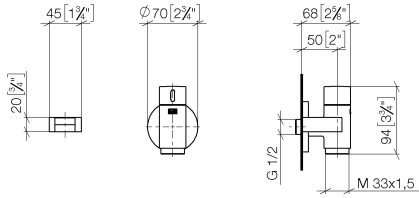

**WATER TUBE Kneipp wall elbow with hose holder with individual rosettes -  
Brushed Platinum**

LULU

27 823 979

Fits: LULU, MADISON, TARA, LISSÉ, VAIA, META

- LAMINAR FLOW, max. flow rate 15 l/min (at 3 bar)
- with volume control
- rosette Ø 60 mm
- holder for Kneipp hose
- 1/2" wall elbow
- without hose

**Recommended miscellaneous**

	<b>Concealed wall elbow -</b> ● max. recess depth 163 mm ● min. recess depth 90 mm	35 085 970 90
---	--	---------------

**Required miscellaneous**

	<b>WATER TUBE Kneipp hose white 2000 mm - Brushed Platinum</b> ● with holding ring ● hose nozzle with sleeve M33	28 285 979-06
---	--	---------------

LULU

27 823 979  
mm [inches]

Flow rate chart

27 823 979

Product version from 10/1/2023

WATER TUBE Kneipp wall elbow with hose holder with individual rosettes -  
Brushed Platinum

LULU

27 823 979