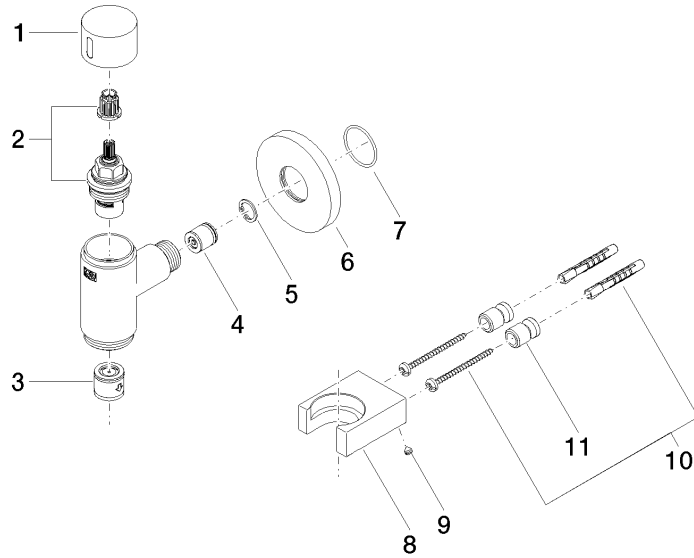

**Recommended miscellaneous**

	<b>Concealed wall elbow -</b> ● max. recess depth 163 mm ● min. recess depth 90 mm	35 085 970 90
---	--	---------------

**Required miscellaneous**

	<b>WATER TUBE Kneipp hose white 2000 mm - Brushed Platinum</b> ● with holding ring ● hose nozzle with sleeve M33	28 285 979-06
---	--	---------------

**Required miscellaneous**

	<b>WATER TUBE Kneipp hose black 2000 mm - Brushed Platinum</b> ● with holding ring ● hose nozzle with sleeve M33	28 286 979-06
---	--	---------------

**WATER TUBE Kneipp wall elbow with hose holder with individual rosettes -  
Brushed Platinum**

LULU

27 823 979  
mm [inches]

Flow rate chart

27 823 979

Product version from 10/1/2023

WATER TUBE Kneipp wall elbow with hose holder with individual rosettes -  
Brushed Platinum

LULU

27 823 979

### Spare parts list

Product version from 10/1/2023

No.	Item Number	Name	Quantity used	Delivery time
	09 20 97 021-06	handle	11	10