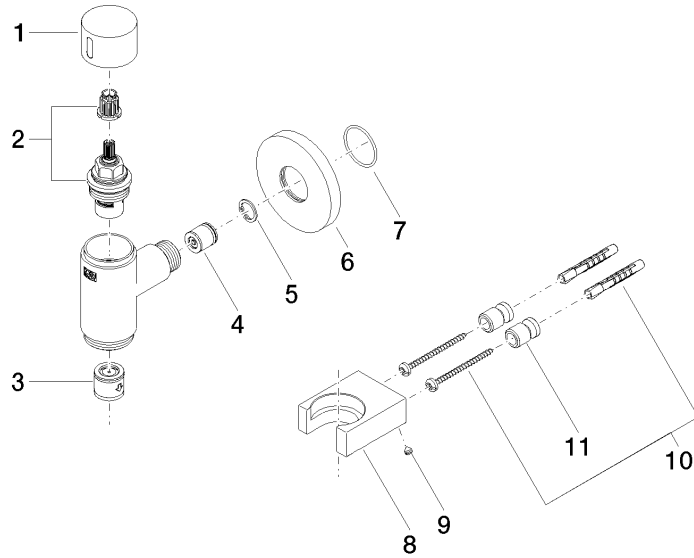

**Recommended miscellaneous**

	<b>Concealed wall elbow -</b> ● max. recess depth 163 mm ● min. recess depth 90 mm	35 085 970 90
--	--	---------------

**Required miscellaneous**

	<b>WATER TUBE Kneipp hose white</b> <b>2000 mm - Platinum</b> ● with holding ring ● hose nozzle with sleeve M33	28 285 979-08
--	--	---------------

**Required miscellaneous**

	<b>WATER TUBE Kneipp hose black</b> <b>2000 mm - Platinum</b> ● with holding ring ● hose nozzle with sleeve M33	28 286 979-08
--	--	---------------

**WATER TUBE Kneipp wall elbow with hose holder with individual rosettes -  
Platinum**

LULU

27 823 979  
mm [inches]

**Flow rate chart**

27 823 979

Product version from 10/1/2023

WATER TUBE Kneipp wall elbow with hose holder with individual rosettes -  
Platinum

LULU

27 823 979

**Spare parts list**

**Product version from 10/1/2023**

No.	Item Number	Name	Quantity used	Delivery time
	09 20 97 021-08	handle	11	40