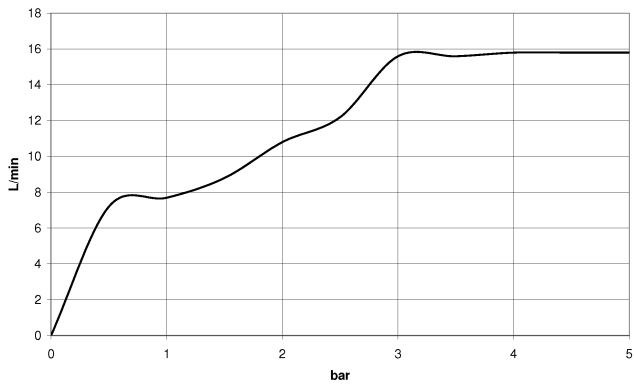

**WATER TUBE Kneipp wall elbow with hose holder with individual rosettes -
Dark Chrome**

LULU

27 823 979

Fits: LULU, MADISON, TARA, LISSÉ, VAIA,
META

- LAMINAR FLOW, max. flow rate 15 l/min (at 3 bar)
- with volume control
- rosette Ø 60 mm
- holder for Kneipp hose
- 1/2" wall elbow
- without hose

Intrinsic protection against back flow.

Product change as of 1.4.2023: max. flow 15 l/min

	Dark Chrome	27 823 979-19
	Chrome	27 823 979-00
	Brushed Platinum	27 823 979-06
	Platinum	27 823 979-08
	Light Gold	27 823 979-26
	Brushed Light Gold	27 823 979-27
	Brushed Durabronze (23kt Gold)	27 823 979-28
	Matte Black	27 823 979-33
	Brushed Bronze	27 823 979-42
	Brushed Champagne (22kt Gold)	27 823 979-46
	Champagne (22kt Gold)	27 823 979-47
	Brushed Chrome	27 823 979-93
	Brushed Dark Platinum	27 823 979-99

WATER TUBE Kneipp wall elbow with hose holder with individual rosettes - Dark Chrome

LULU

27 823 979
mm [inches]

Flow rate chart

WATER TUBE Kneipp wall elbow with hose holder with individual rosettes -
Dark Chrome