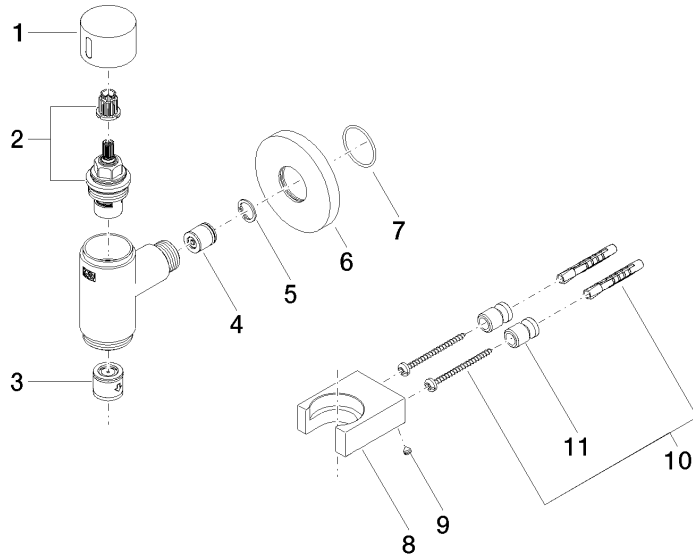

**WATER TUBE Kneipp wall elbow with hose holder with individual rosettes -
Dark Chrome**

LULU

27 823 979

Fits: LULU, MADISON, TARA, LISSÉ, VAIA,
META

- LAMINAR FLOW, max. flow rate 15 l/min (at 3 bar)
- with volume control
- rosette Ø 60 mm
- holder for Kneipp hose
- 1/2" wall elbow
- without hose

WATER TUBE Kneipp wall elbow with hose holder with individual rosettes - Dark Chrome

LULU

27 823 979
mm [inches]

Flow rate chart

WATER TUBE Kneipp wall elbow with hose holder with individual rosettes -
Dark Chrome

LULU

27 823 979

Product version from 10/1/2023

Parts for other
finishes can be found
here: [Chrome](#)

WATER TUBE Kneipp wall elbow with hose holder with individual rosettes -
Dark Chrome

LULU

27 823 979

Spare parts list