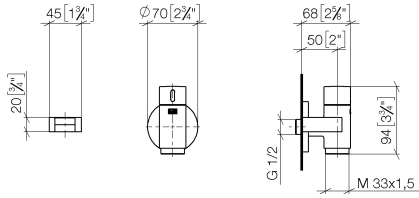

**WATER TUBE Kneipp wall elbow with hose holder with individual rosettes -
Dark Chrome**

LULU

27 823 979

Fits: LULU, MADISON, TARA, LISSÉ, VAIA,
META

- LAMINAR FLOW, max. flow rate 15 l/min (at 3 bar)
- with volume control
- rosette Ø 60 mm
- holder for Kneipp hose
- 1/2" wall elbow
- without hose

Intrinsic protection against back flow.

Product change as of 1.4.2023: max. flow 15 l/min

	Dark Chrome	27 823 979-19
	Chrome	27 823 979-00
	Brushed Platinum	27 823 979-06
	Platinum	27 823 979-08
	Light Gold	27 823 979-26
	Brushed Light Gold	27 823 979-27
	Brushed Durabronze (23kt Gold)	27 823 979-28
	Matte Black	27 823 979-33
	Brushed Bronze	27 823 979-42
	Brushed Champagne (22kt Gold)	27 823 979-46
	Champagne (22kt Gold)	27 823 979-47
	Brushed Chrome	27 823 979-93
	Brushed Dark Platinum	27 823 979-99

WATER TUBE Kneipp wall elbow with hose holder with individual rosettes - Dark Chrome

LULU

27 823 979
mm [inches]

Flow rate chart

WATER TUBE Kneipp wall elbow with hose holder with individual rosettes -
Dark Chrome