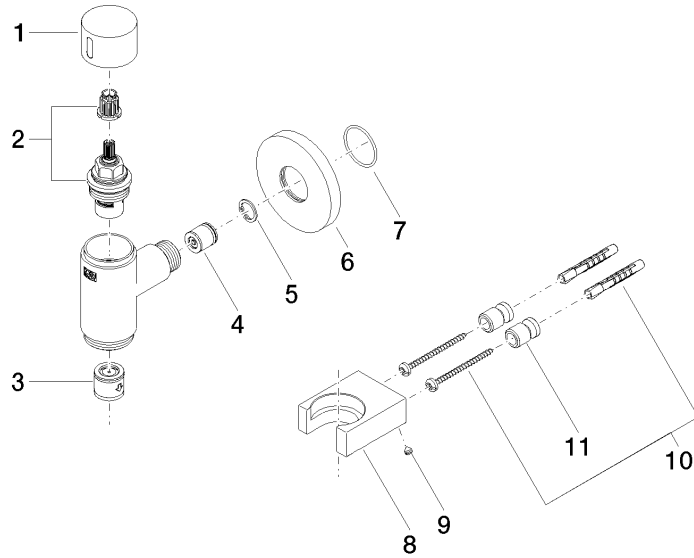

**WATER TUBE Kneipp wall elbow with hose holder with individual rosettes -
Light Gold**

LULU

27 823 979

Fits: LULU, MADISON, TARA, LISSÉ, VAIA,
META

- LAMINAR FLOW, max. flow rate 15 l/min (at 3 bar)
- with volume control
- rosette Ø 60 mm
- holder for Kneipp hose
- 1/2" wall elbow
- without hose

Recommended miscellaneous

Concealed wall elbow -

35 085 970 90

- min. recess depth 90 mm
- max. recess depth 163 mm

WATER TUBE Kneipp wall elbow with hose holder with individual rosettes - Light Gold

LULU

27 823 979
mm [inches]

Flow rate chart

WATER TUBE Kneipp wall elbow with hose holder with individual rosettes -
Light Gold

LULU

27 823 979

Product version from 10/1/2023

WATER TUBE Kneipp wall elbow with hose holder with individual rosettes -
Light Gold

LULU

27 823 979

Spare parts list

Product version from 10/1/2023

| No. | Item Number | Name | Quantity used | Delivery time |
|-----|-----------------|--------|---------------|---------------|
| | 09 20 97 021-26 | handle | 11 | 60 |