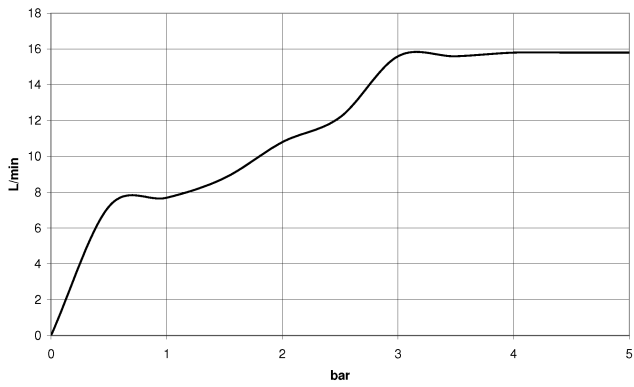

**WATER TUBE Kneipp wall elbow with hose holder with individual rosettes -
Light Gold**

LULU

27 823 979

Fits: LULU, MADISON, TARA, LISSÉ, VAIA,
META

- LAMINAR FLOW, max. flow rate 15 l/min (at 3 bar)
- with volume control
- rosette Ø 60 mm
- holder for Kneipp hose
- 1/2" wall elbow
- without hose

Intrinsic protection against back flow.

Product change as of 1.4.2023: max. flow 15 l/min

| | | |
|--|-------------------------------------|---------------|
|  | Light Gold | 27 823 979-26 |
|  | Chrome | 27 823 979-00 |
|  | Brushed Platinum | 27 823 979-06 |
|  | Platinum | 27 823 979-08 |
|  | Dark Chrome | 27 823 979-19 |
|  | Brushed Light Gold | 27 823 979-27 |
|  | Brushed Durabronze (23kt Gold) | 27 823 979-28 |
|  | Matte Black | 27 823 979-33 |
|  | Brushed Bronze | 27 823 979-42 |
|  | Brushed Champagne (22kt Gold) | 27 823 979-46 |
|  | Champagne (22kt Gold) | 27 823 979-47 |
|  | Brushed Chrome | 27 823 979-93 |
|  | Brushed Dark Platinum | 27 823 979-99 |

Recommended miscellaneous

Concealed wall elbow -

35 085 970 90

- min. recess depth 90 mm
- max. recess depth 163 mm

WATER TUBE Kneipp wall elbow with hose holder with individual rosettes - Light Gold

LULU

27 823 979
mm [inches]

Flow rate chart

WATER TUBE Kneipp wall elbow with hose holder with individual rosettes -
Light Gold

LULU

27 823 979

Product version from 10/1/2023

WATER TUBE Kneipp wall elbow with hose holder with individual rosettes -
Light Gold