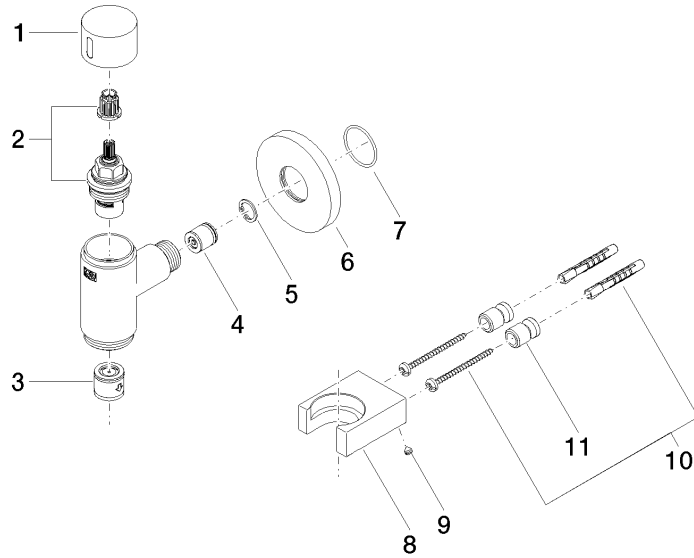

**WATER TUBE Kneipp wall elbow with hose holder with individual rosettes -  
Brushed Light Gold**

LULU

27 823 979

Fits: LULU, MADISON, TARA, LISSÉ, VAIA,  
META

- LAMINAR FLOW, max. flow rate 15 l/min (at 3 bar)
- with volume control
- rosette Ø 60 mm
- holder for Kneipp hose
- 1/2" wall elbow
- without hose

**Recommended miscellaneous**

**Concealed wall elbow -**

35 085 970 90

- min. recess depth 90 mm
- max. recess depth 163 mm

**WATER TUBE Kneipp wall elbow with hose holder with individual rosettes -  
Brushed Light Gold**

LULU

27 823 979  
mm [inches]

Flow rate chart

WATER TUBE Kneipp wall elbow with hose holder with individual rosettes -  
Brushed Light Gold

LULU

27 823 979

Product version from 10/1/2023

WATER TUBE Kneipp wall elbow with hose holder with individual rosettes -  
Brushed Light Gold

LULU

27 823 979

**Spare parts list**

**Product version from 10/1/2023**

No.	Item Number	Name	Quantity used	Delivery time
	09 20 97 021-27	handle	11	60