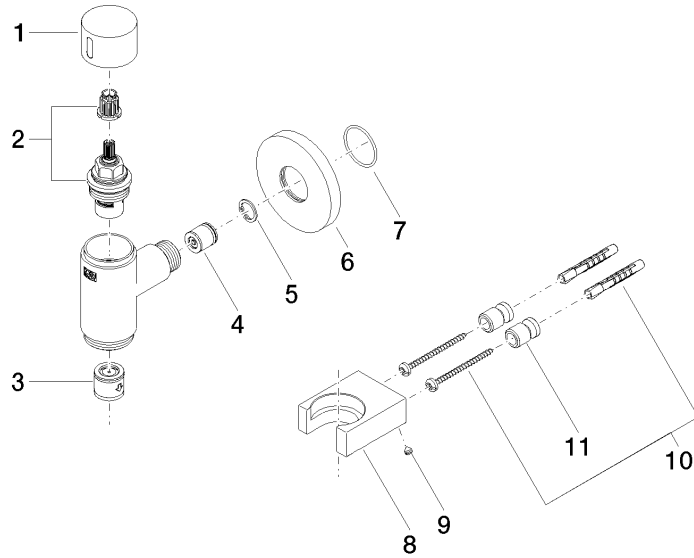

LULU

27 823 979  
mm [inches]

Flow rate chart

WATER TUBE Kneipp wall elbow with hose holder with individual rosettes -  
Brushed Durabronze (23kt Gold)

LULU

27 823 979

Product version from 10/1/2023

WATER TUBE Kneipp wall elbow with hose holder with individual rosettes -  
Brushed Durabross (23kt Gold)

### Spare parts list

Product version from 10/1/2023

No.	Item Number	Name	Quantity used	Delivery time
	09 20 97 021-28	handle	11	20