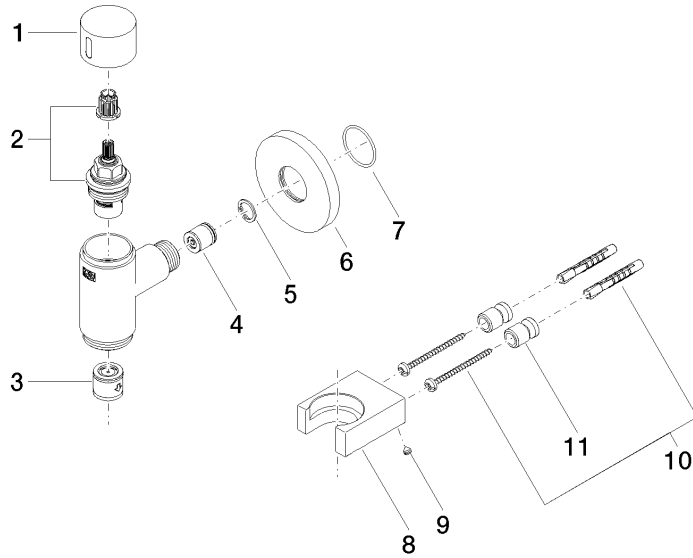

**WATER TUBE Kneipp wall elbow with hose holder with individual rosettes -
Matte Black**

LULU

27 823 979

Fits: LULU, MADISON, TARA, LISSÉ, VAIA,
META

- LAMINAR FLOW, max. flow rate 15 l/min (at 3 bar)
- with volume control
- rosette Ø 60 mm
- holder for Kneipp hose
- 1/2" wall elbow
- without hose

**WATER TUBE Kneipp wall elbow with hose holder with individual rosettes -
Matte Black**

LULU

27 823 979
mm [inches]

Flow rate chart

WATER TUBE Kneipp wall elbow with hose holder with individual rosettes -
Matte Black

LULU

27 823 979

Product version from 10/1/2023

Parts for other
finishes can be found
here: [Chrome](#)

WATER TUBE Kneipp wall elbow with hose holder with individual rosettes -
Matte Black

LULU

27 823 979

Spare parts list