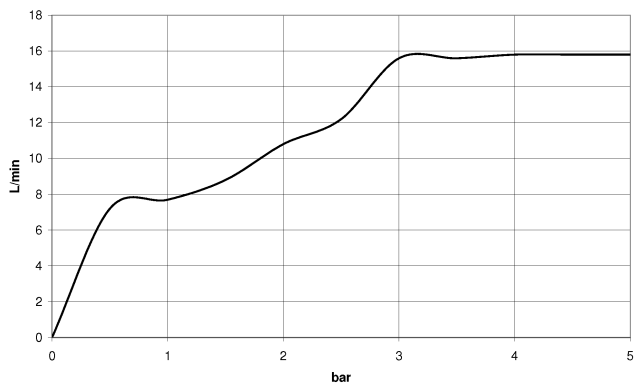

**WATER TUBE Kneipp wall elbow with hose holder with individual rosettes -
Brushed Dark Brass**

27 823 979

- LAMINAR FLOW, max. flow rate 15 l/min (at 3 bar)
- with volume control
- rosette Ø 60 mm
- holder for Kneipp hose
- 1/2" wall elbow
- without hose

Intrinsic protection against back flow.

Product change as of 1.4.2023: max. flow 15 l/min

	Brushed Dark Brass	27 823 979-39
	Chrome	27 823 979-00
	Brushed Platinum	27 823 979-06
	Platinum	27 823 979-08
	Dark Chrome	27 823 979-19
	Light Gold	27 823 979-26
	Brushed Light Gold	27 823 979-27
	Brushed Durabronze (23kt Gold)	27 823 979-28
	Matte Black	27 823 979-33
	Brushed Bronze	27 823 979-42
	Brushed Champagne (22kt Gold)	27 823 979-46
	Champagne (22kt Gold)	27 823 979-47
	Brushed Chrome	27 823 979-93
	Brushed Dark Platinum	27 823 979-99

**WATER TUBE Kneipp wall elbow with hose holder with individual rosettes -
Brushed Dark Brass**

27 823 979
mm [inches]

Flow rate chart

WATER TUBE Kneipp wall elbow with hose holder with individual rosettes -
Brushed Dark Brass