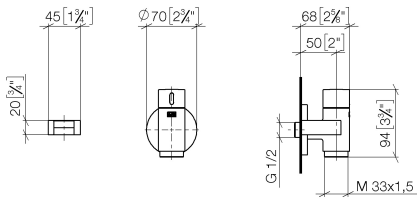

**WATER TUBE Kneipp wall elbow with hose holder with individual rosettes -
Brushed Dark Brass**

27 823 979

- LAMINAR FLOW, max. flow rate 15 l/min (at 3 bar)
- with volume control
- rosette Ø 60 mm
- holder for Kneipp hose
- 1/2" wall elbow
- without hose

Intrinsic protection against back flow.

Product change as of 1.4.2023: max. flow 15 l/min

	Brushed Dark Brass	27 823 979-39
	Chrome	27 823 979-00
	Brushed Platinum	27 823 979-06
	Platinum	27 823 979-08
	Dark Chrome	27 823 979-19
	Light Gold	27 823 979-26
	Brushed Light Gold	27 823 979-27
	Brushed Durabronze (23kt Gold)	27 823 979-28
	Matte Black	27 823 979-33
	Brushed Bronze	27 823 979-42
	Brushed Champagne (22kt Gold)	27 823 979-46
	Champagne (22kt Gold)	27 823 979-47
	Brushed Chrome	27 823 979-93
	Brushed Dark Platinum	27 823 979-99

**WATER TUBE Kneipp wall elbow with hose holder with individual rosettes -
Brushed Dark Brass**

27 823 979
mm [inches]

Flow rate chart

WATER TUBE Kneipp wall elbow with hose holder with individual rosettes -
Brushed Dark Brass