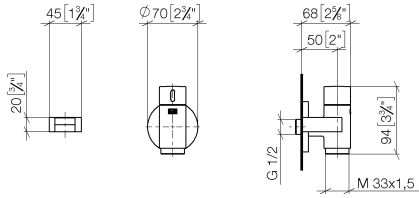

**WATER TUBE Kneipp wall elbow with hose holder with individual rosettes -
Brushed Bronze**

LULU

27 823 979

Fits: LULU, MADISON, TARA, LISSÉ, VAIA,
META

- LAMINAR FLOW, max. flow rate 15 l/min (at 3 bar)
- with volume control
- rosette Ø 60 mm
- holder for Kneipp hose
- 1/2" wall elbow
- without hose

Recommended miscellaneous

Concealed wall elbow -

35 085 970 90

- max. recess depth 163 mm
- min. recess depth 90 mm

**WATER TUBE Kneipp wall elbow with hose holder with individual rosettes -
Brushed Bronze**

LULU

27 823 979
mm [inches]

Flow rate chart

27 823 979

Product version from 10/1/2023

WATER TUBE Kneipp wall elbow with hose holder with individual rosettes -
Brushed Bronze

LULU

27 823 979