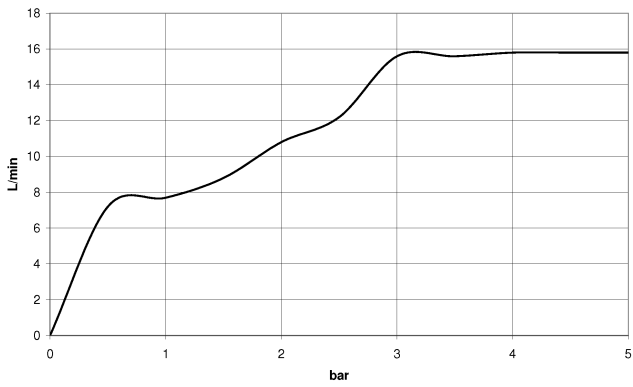

**WATER TUBE Kneipp wall elbow with hose holder with individual rosettes -
Brushed Bronze**

LULU

27 823 979

Fits: LULU, MADISON, TARA, LISSÉ, VAIA,
META

- LAMINAR FLOW, max. flow rate 15 l/min (at 3 bar)
- with volume control
- rosette Ø 60 mm
- holder for Kneipp hose
- 1/2" wall elbow
- without hose

Intrinsic protection against back flow.

Product change as of 1.4.2023: max. flow 15 l/min

	Brushed Bronze	27 823 979-42
	Chrome	27 823 979-00
	Brushed Platinum	27 823 979-06
	Platinum	27 823 979-08
	Dark Chrome	27 823 979-19
	Light Gold	27 823 979-26
	Brushed Light Gold	27 823 979-27
	Brushed Durabronze (23kt Gold)	27 823 979-28
	Matte Black	27 823 979-33
	Brushed Champagne (22kt Gold)	27 823 979-46
	Champagne (22kt Gold)	27 823 979-47
	Brushed Chrome	27 823 979-93
	Brushed Dark Platinum	27 823 979-99

Recommended miscellaneous

Concealed wall elbow -

35 085 970 90

- max. recess depth 163 mm
- min. recess depth 90 mm

**WATER TUBE Kneipp wall elbow with hose holder with individual rosettes -
Brushed Bronze**

LULU

27 823 979
mm [inches]

Flow rate chart

27 823 979

Product version from 10/1/2023

WATER TUBE Kneipp wall elbow with hose holder with individual rosettes -
Brushed Bronze

LULU

27 823 979