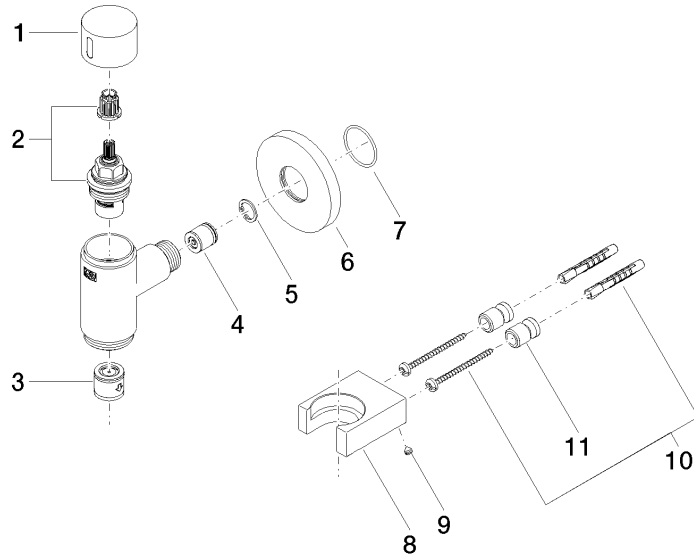

**WATER TUBE Kneipp wall elbow with hose holder with individual rosettes -
Brushed Bronze**

LULU

27 823 979

Fits: LULU, MADISON, TARA, LISSÉ, VAIA,
META

- LAMINAR FLOW, max. flow rate 15 l/min (at 3 bar)
- with volume control
- rosette Ø 60 mm
- holder for Kneipp hose
- 1/2" wall elbow
- without hose

Recommended miscellaneous

Concealed wall elbow -

35 085 970 90

- max. recess depth 163 mm
- min. recess depth 90 mm

**WATER TUBE Kneipp wall elbow with hose holder with individual rosettes -
Brushed Bronze**

LULU

27 823 979
mm [inches]

Flow rate chart

27 823 979

Product version from 10/1/2023

WATER TUBE Kneipp wall elbow with hose holder with individual rosettes -
Brushed Bronze

LULU

27 823 979

Spare parts list

Product version from 10/1/2023

No.	Item Number	Name	Quantity used	Delivery time
	09 20 97 021-42	handle	11	60