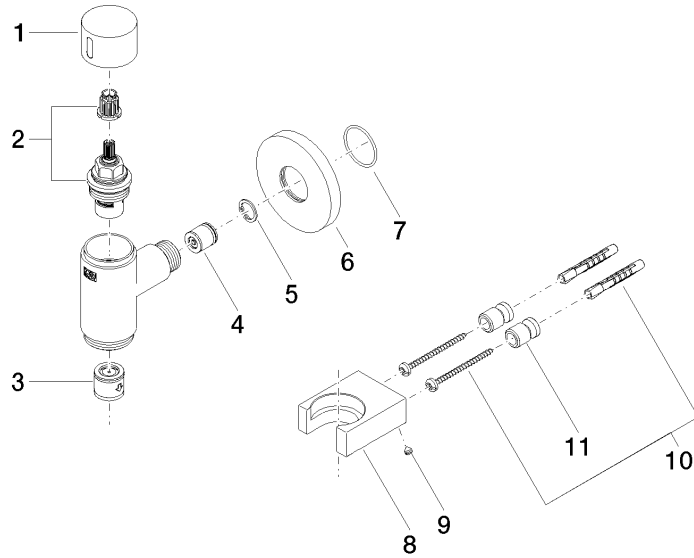

**WATER TUBE Kneipp wall elbow with hose holder with individual rosettes -  
Brushed Champagne (22kt Gold)**

LULU

27 823 979

Fits: LULU, MADISON, TARA, LISSÉ, VAIA,  
META

- LAMINAR FLOW, max. flow rate 15 l/min (at 3 bar)
- with volume control
- rosette Ø 60 mm
- holder for Kneipp hose
- 1/2" wall elbow
- without hose

**WATER TUBE Kneipp wall elbow with hose holder with individual rosettes -  
Brushed Champagne (22kt Gold)**

LULU

27 823 979  
mm [inches]

**Flow rate chart**

WATER TUBE Kneipp wall elbow with hose holder with individual rosettes -  
Brushed Champagne (22kt Gold)

LULU

27 823 979

**Product version from 10/1/2023**

Parts for other  
finishes can be found  
here: [Chrome](#)

WATER TUBE Kneipp wall elbow with hose holder with individual rosettes -  
Brushed Champagne (22kt Gold)