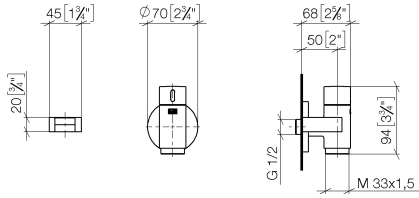

**WATER TUBE Kneipp wall elbow with hose holder with individual rosettes -  
Brushed Champagne (22kt Gold)**

LULU

27 823 979

Fits: LULU, MADISON, TARA, LISSÉ, VAIA,  
META

- LAMINAR FLOW, max. flow rate 15 l/min (at 3 bar)
- with volume control
- rosette Ø 60 mm
- holder for Kneipp hose
- 1/2" wall elbow
- without hose

Intrinsic protection against back flow.

Product change as of 1.4.2023: max. flow 15 l/min

	Brushed Champagne (22kt Gold)	27 823 979-46
	Chrome	27 823 979-00
	Brushed Platinum	27 823 979-06
	Platinum	27 823 979-08
	Dark Chrome	27 823 979-19
	Light Gold	27 823 979-26
	Brushed Light Gold	27 823 979-27
	Brushed Durabronze (23kt Gold)	27 823 979-28
	Matte Black	27 823 979-33
	Brushed Bronze	27 823 979-42
	Champagne (22kt Gold)	27 823 979-47
	Brushed Chrome	27 823 979-93
	Brushed Dark Platinum	27 823 979-99

**WATER TUBE Kneipp wall elbow with hose holder with individual rosettes -  
Brushed Champagne (22kt Gold)**

LULU

27 823 979  
mm [inches]

**Flow rate chart**

WATER TUBE Kneipp wall elbow with hose holder with individual rosettes -  
Brushed Champagne (22kt Gold)