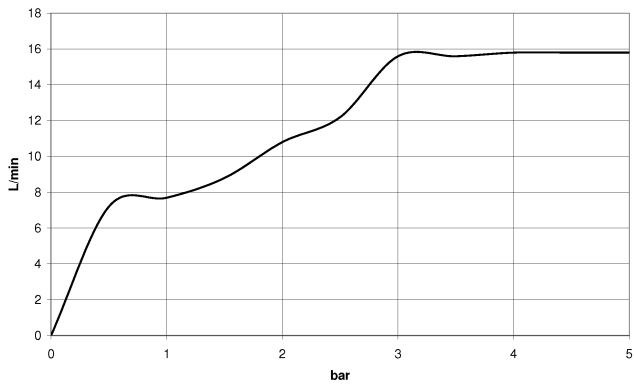

**WATER TUBE Kneipp wall elbow with hose holder with individual rosettes -  
Brushed Champagne (22kt Gold)**

LULU

27 823 979

Fits: LULU, MADISON, TARA, LISSÉ, VAIA,  
META

- LAMINAR FLOW, max. flow rate 15 l/min (at 3 bar)
- with volume control
- rosette Ø 60 mm
- holder for Kneipp hose
- 1/2" wall elbow
- without hose

Intrinsic protection against back flow.

Product change as of 1.4.2023: max. flow 15 l/min

	Brushed Champagne (22kt Gold)	27 823 979-46
	Chrome	27 823 979-00
	Brushed Platinum	27 823 979-06
	Platinum	27 823 979-08
	Dark Chrome	27 823 979-19
	Light Gold	27 823 979-26
	Brushed Light Gold	27 823 979-27
	Brushed Durabronze (23kt Gold)	27 823 979-28
	Matte Black	27 823 979-33
	Brushed Bronze	27 823 979-42
	Champagne (22kt Gold)	27 823 979-47
	Brushed Chrome	27 823 979-93
	Brushed Dark Platinum	27 823 979-99

**WATER TUBE Kneipp wall elbow with hose holder with individual rosettes -  
Brushed Champagne (22kt Gold)**

LULU

27 823 979  
mm [inches]

**Flow rate chart**

WATER TUBE Kneipp wall elbow with hose holder with individual rosettes -  
Brushed Champagne (22kt Gold)