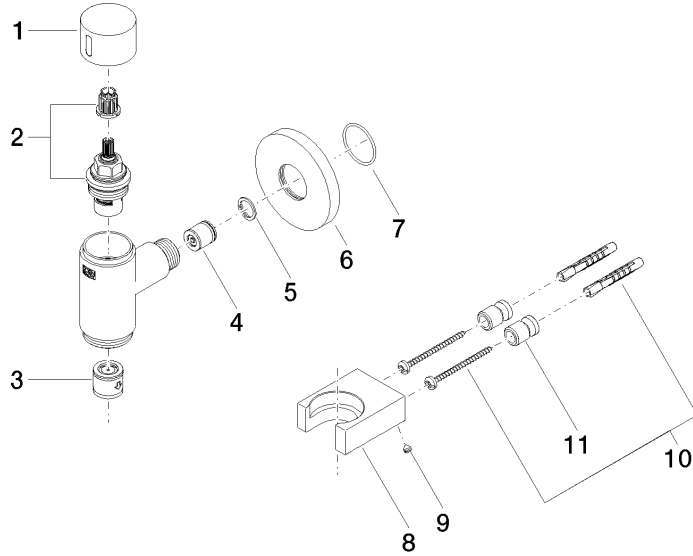

**WATER TUBE Kneipp wall elbow with hose holder with individual rosettes -
Brushed Chrome**

LULU

27 823 979

Fits: LULU, MADISON, TARA, LISSÉ, VAIA,
META

- LAMINAR FLOW, max. flow rate 15 l/min (at 3 bar)
- with volume control
- rosette Ø 60 mm
- holder for Kneipp hose
- 1/2" wall elbow
- without hose

Intrinsic protection against back flow.

Product change as of 1.4.2023: max. flow 15 l/min

	Brushed Chrome	27 823 979-93
	Chrome	27 823 979-00
	Brushed Platinum	27 823 979-06
	Platinum	27 823 979-08
	Dark Chrome	27 823 979-19
	Light Gold	27 823 979-26
	Brushed Light Gold	27 823 979-27
	Brushed Durabronze (23kt Gold)	27 823 979-28
	Matte Black	27 823 979-33
	Brushed Bronze	27 823 979-42
	Brushed Champagne (22kt Gold)	27 823 979-46
	Champagne (22kt Gold)	27 823 979-47
	Brushed Dark Platinum	27 823 979-99

**WATER TUBE Kneipp wall elbow with hose holder with individual rosettes -
Brushed Chrome**

LULU

27 823 979
mm [inches]

Flow rate chart

WATER TUBE Kneipp wall elbow with hose holder with individual rosettes -
Brushed Chrome

LULU

27 823 979

Product version from 10/1/2023

Parts for other
finishes can be found
here: Chrome

WATER TUBE Kneipp wall elbow with hose holder with individual rosettes -
Brushed Chrome

LULU

27 823 979

Spare parts list