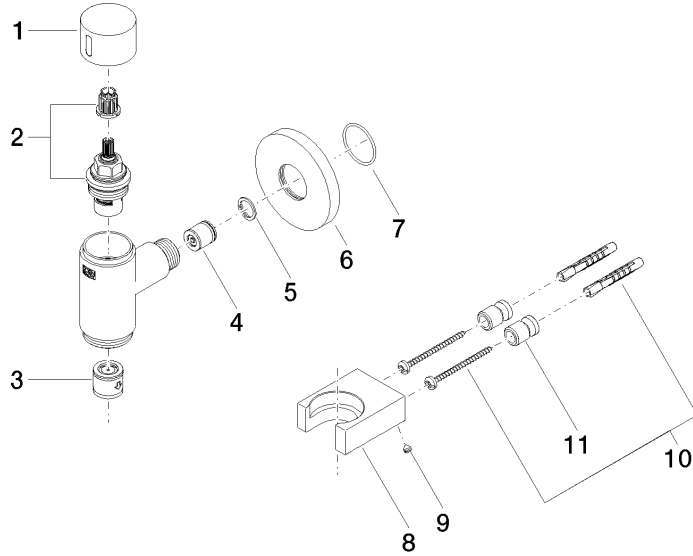

**WATER TUBE Kneipp wall elbow with hose holder with individual rosettes -
Brushed Dark Platinum**

LULU

27 823 979

Fits: LULU, MADISON, TARA, LISSÉ, VAIA,
META

- LAMINAR FLOW, max. flow rate 15 l/min (at 3 bar)
- with volume control
- rosette Ø 60 mm
- holder for Kneipp hose
- 1/2" wall elbow
- without hose

**WATER TUBE Kneipp wall elbow with hose holder with individual rosettes -
Brushed Dark Platinum**

LULU

27 823 979
mm [inches]

Flow rate chart

WATER TUBE Kneipp wall elbow with hose holder with individual rosettes -
Brushed Dark Platinum

27 823 979

Product version from 10/1/2023

Parts for other
finishes can be found
here: [Chrome](#)

WATER TUBE Kneipp wall elbow with hose holder with individual rosettes -
Brushed Dark Platinum

LULU

27 823 979